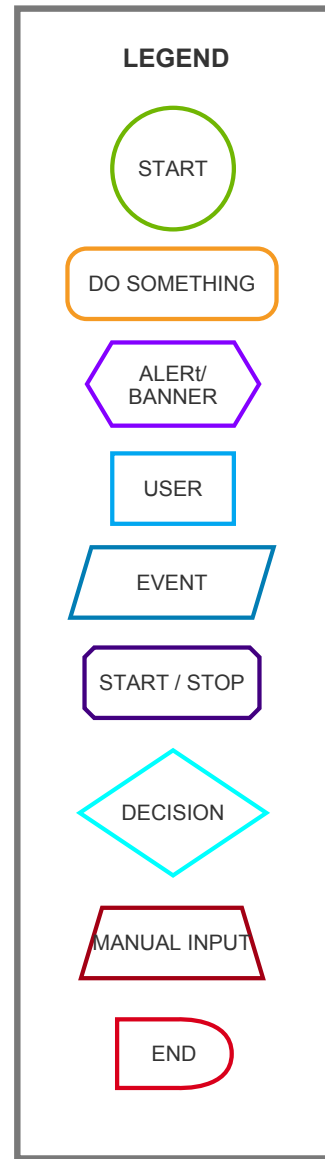

USER FLOWS

SEPTEMBER 19, 2019

NICOLE ANDUJAR
HUMAN CENTERED DESIGN
DR. MILLET

TURN DEVICE ON

TURN DEVICE OFF

START / STOP / REVIEW / UPLOAD VIDEO

VIDEO CAPTURE FROM INTERFACE

MANUAL VIDEO CAPTURE AND PREVIEW FROM DEVICE

REVIEW / UPLOAD VIDEO

DATA IS STORED IN DEVICE BY DATE AND TIME STAMP

DEVICE INDICATOR:
TOP BAR ON UI SHOWS WI-FI CONNECTIVITY IS NOT ON VIDEO WILL UPLOAD AUTOMATICALLY WHEN CONNECTED TO WI-FI

DEVICE INDICATOR:
TOP BAR ON UI SHOWS WI-FI CONNECTIVITY IS STRONG

DEVICE INDICATOR:
MODAL SHOWS A SUCCESS SCREEN

CAPTURE / SAVE / REVIEW / UPLOAD PHOTO

CAPTURE / SAVE / REVIEW / UPLOAD AUDIO NOTE

SEARCH FOR EVENT CAPTURE

APPEND CAPTURES

VIEW / DISMISS SYSTEM NOTIFICATION