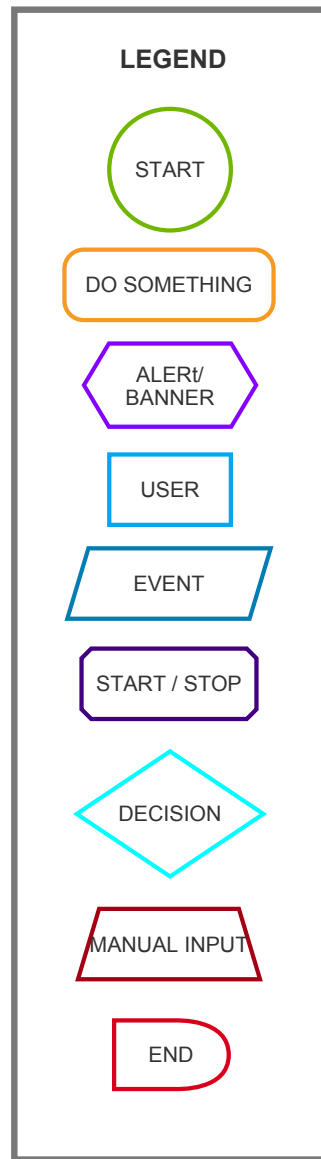

USER FLOWS

SEPTEMBER 19, 2019

NICOLE ANDUJAR
HUMAN CENTERED DESIGN
DR. MILLET

TURN DEVICE ON

TURN DEVICE OFF

START / STOP / REVIEW / UPLOAD VIDEO

VIDEO CAPTURE FROM INTERFACE

MANUAL VIDEO CAPTURE AND PREVIEW FROM DEVICE

REVIEW / UPLOAD VIDEO

DATA IS STORED IN DEVICE BY DATE AND TIME STAMP

DEVICE INDICATOR:
TOP BAR ON UI SHOWS WI-FI CONNECTIVITY IS NOT ON VIDEO WILL UPLOAD AUTOMATICALLY WHEN CONNECTED TO WI-FI

DEVICE INDICATOR:
TOP BAR ON UI SHOWS WI-FI CONNECTIVITY IS STRONG

DEVICE INDICATOR:
MODAL SHOWS A SUCCESS SCREEN

CAPTURE / SAVE / REVIEW / UPLOAD PHOTO

CAPTURE / SAVE / REVIEW / UPLOAD AUDIO NOTE

SEARCH FOR EVENT CAPTURE

APPEND CAPTURES

VIEW / DISMISS SYSTEM NOTIFICATION