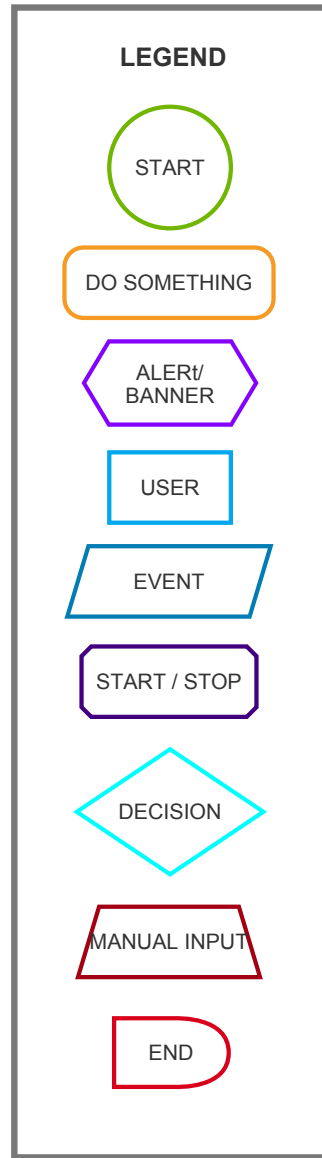

USER FLOWS

SEPTEMBER 19, 2019

NICOLE ANDUJAR
HUMAN CENTERED DESIGN
DR. MILLET

TURN DEVICE ON

TURN DEVICE OFF

START / STOP / REVIEW / UPLOAD VIDEO

VIDEO CAPTURE FROM INTERFACE

MANUAL VIDEO CAPTURE AND PREVIEW FROM DEVICE

DEVICE INDICATOR:
MODAL SHOWS A SUCCESS SCREEN

CAPTURE / SAVE / REVIEW / UPLOAD PHOTO

CAPTURE / SAVE / REVIEW / UPLOAD AUDIO NOTE

SEARCH FOR EVENT CAPTURE

APPEND CAPTURES

VIEW / DISMISS SYSTEM NOTIFICATION

CHANGE TIME STAMP SETTING

CHANGE TIME STAMP SETTING

LOGIN AT BEGINNING OF SHIFT

ASSUMING DEVICE IS ON

HOLSTER PULL/VIDEO CAPTURE

MAN DOWN / SEND EMERGENCY SIGNAL

ACTIVATING COVERT MODE