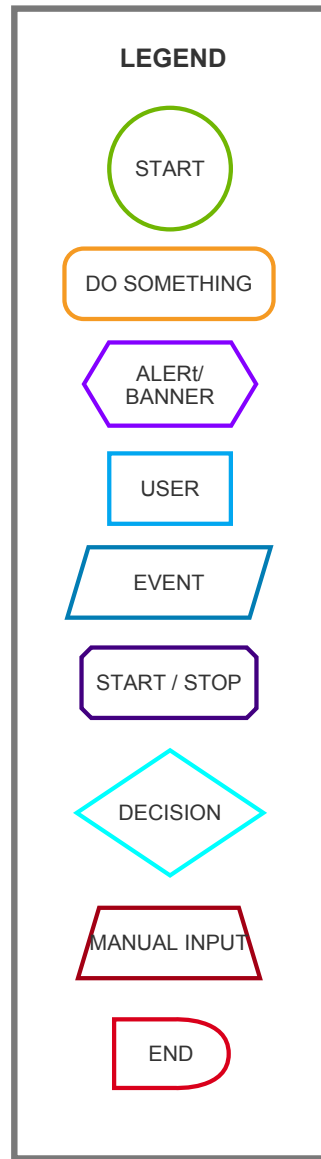

USER FLOWS

SEPTEMBER 19, 2019

NICOLE ANDUJAR
HUMAN CENTERED DESIGN
DR. MILLET

TURN DEVICE ON

TURN DEVICE OFF

START / STOP / REVIEW / UPLOAD VIDEO

VIDEO CAPTURE FROM INTERFACE

MANUAL VIDEO CAPTURE AND PREVIEW FROM DEVICE

REVIEW / UPLOAD VIDEO

DATA IS STORED IN DEVICE BY DATE AND TIME STAMP

DEVICE INDICATOR:
TOP BAR ON UI SHOWS WI-FI CONNECTIVITY IS NOT ON VIDEO WILL UPLOAD AUTOMATICALLY WHEN CONNECTED TO WI-FI

DEVICE INDICATOR:
TOP BAR ON UI SHOWS WI-FI CONNECTIVITY IS STRONG

DEVICE INDICATOR:
MODAL SHOWS A SUCCESS SCREEN

CAPTURE / SAVE / REVIEW / UPLOAD PHOTO

CAPTURE / SAVE / REVIEW / UPLOAD AUDIO NOTE

SEARCH FOR EVENT CAPTURE

APPEND CAPTURES

VIEW / DISMISS SYSTEM NOTIFICATION