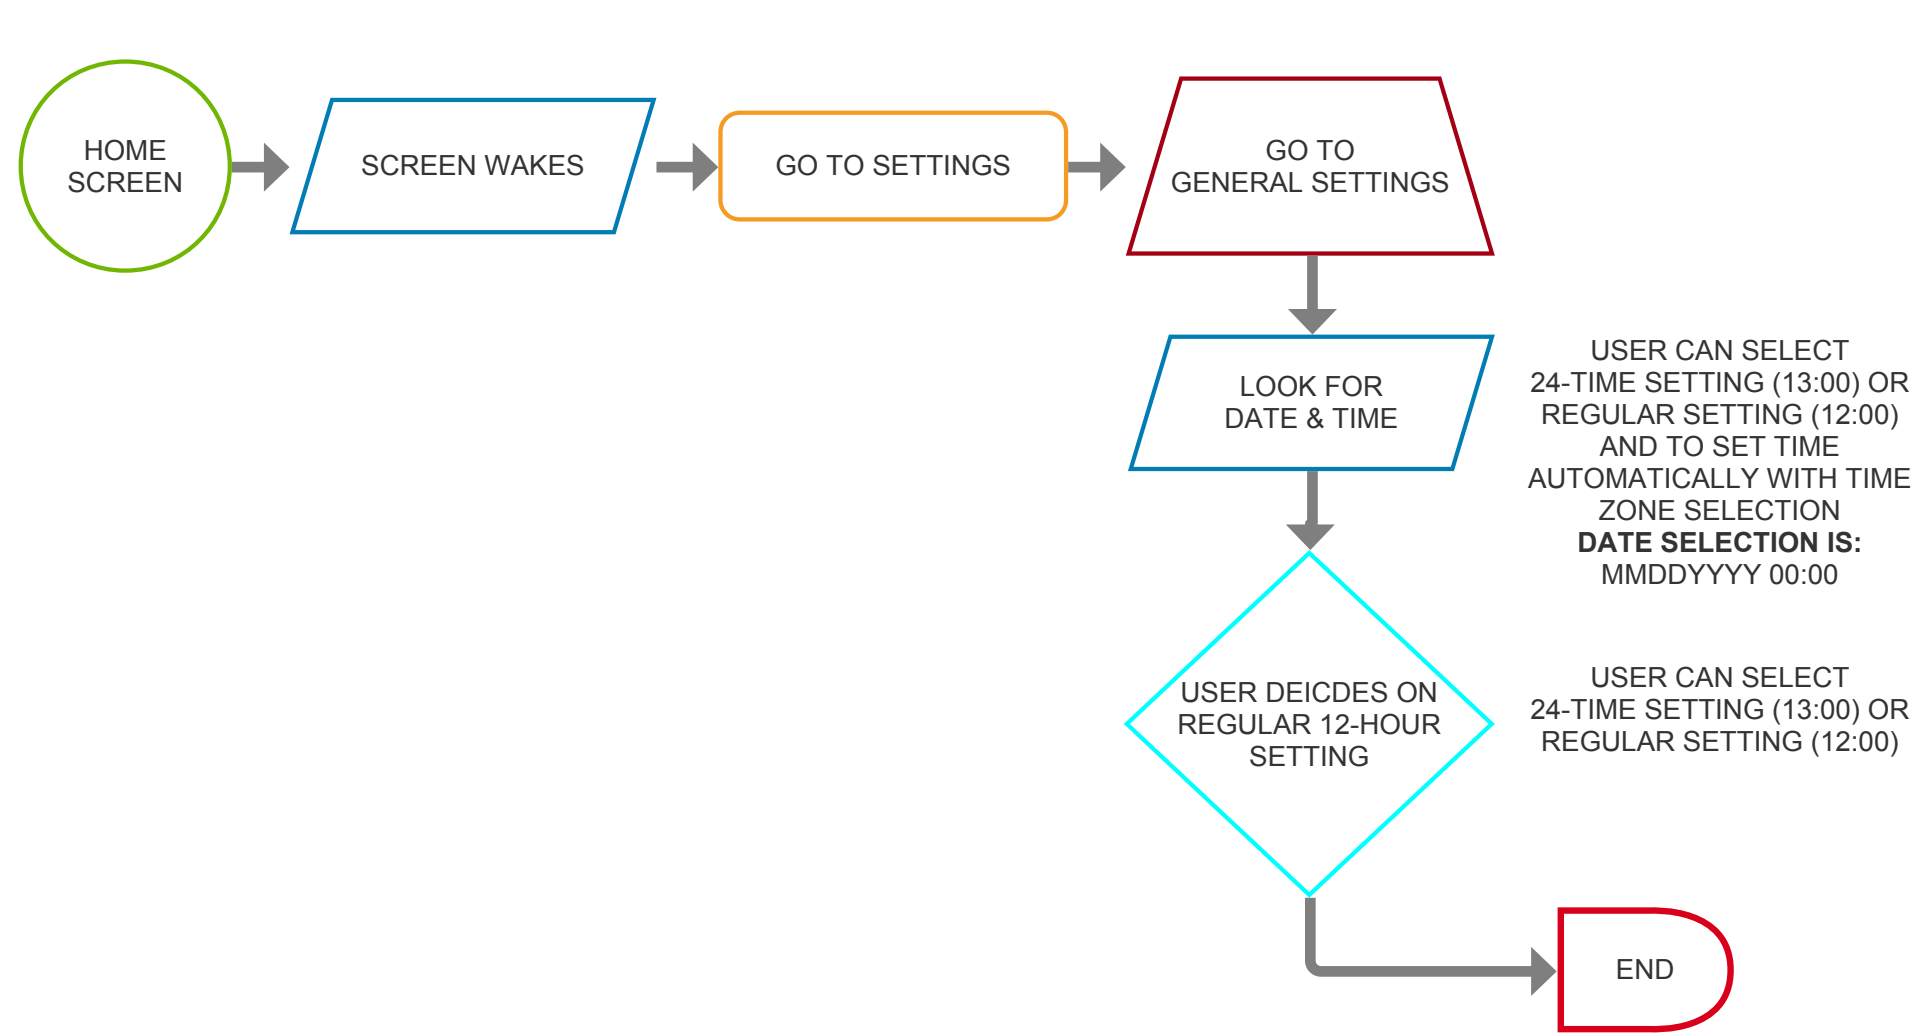

REVIEW / UPLOAD VIDEO

DATA IS STORED IN DEVICE BY DATE AND TIME STAMP

DEVICE INDICATOR:
TOP BAR ON UI SHOWS WI-FI CONNECTIVITY IS NOT ON VIDEO WILL UPLOAD AUTOMATICALLY WHEN CONNECTED TO WI-FI

DEVICE INDICATOR:
TOP BAR ON UI SHOWS WI-FI CONNECTIVITY IS STRONG

DEVICE INDICATOR:
MODAL SHOWS A SUCCESS SCREEN

CAPTURE / SAVE / REVIEW / UPLOAD PHOTO

CAPTURE / SAVE / REVIEW / UPLOAD AUDIO NOTE

SEARCH FOR EVENT CAPTURE

APPEND CAPTURES

VIEW / DISMISS SYSTEM NOTIFICATION

CHANGE TIME STAMP SETTING

CHANGE TIME STAMP SETTING

LOGIN AT BEGINNING OF SHIFT

ASSUMING DEVICE IS ON

HOLSTER PULL/VIDEO CAPTURE

MAN DOWN / SEND EMERGENCY SIGNAL

ACTIVATING COVERT MODE