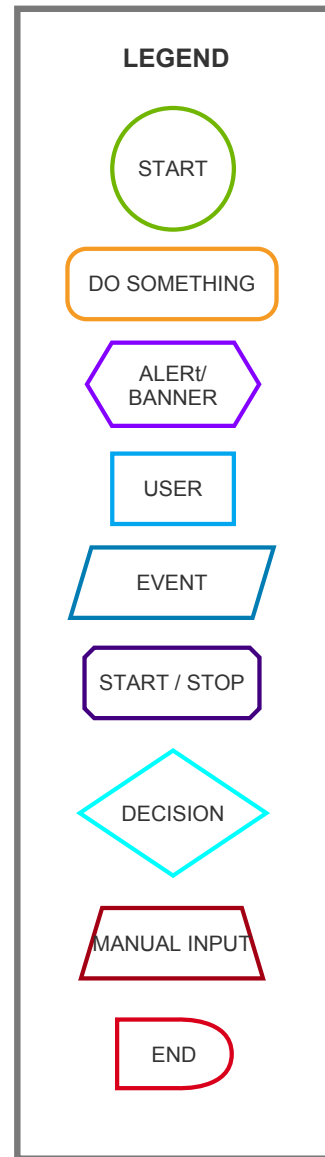

USER FLOWS

SEPTEMBER 19, 2019

NICOLE ANDUJAR
HUMAN CENTERED DESIGN
DR. MILLET

TURN DEVICE ON

TURN DEVICE OFF

START / STOP / REVIEW / UPLOAD VIDEO

VIDEO CAPTURE FROM INTERFACE

MANUAL VIDEO CAPTURE AND PREVIEW FROM DEVICE

REVIEW / UPLOAD VIDEO

DATA IS STORED IN DEVICE BY DATE AND TIME STAMP

DEVICE INDICATOR:
TOP BAR ON UI SHOWS WI-FI CONNECTIVITY IS NOT ON VIDEO WILL UPLOAD AUTOMATICALLY WHEN CONNECTED TO WI-FI

DEVICE INDICATOR:
TOP BAR ON UI SHOWS WI-FI CONNECTIVITY IS STRONG

DEVICE INDICATOR:
MODAL SHOWS A SUCCESS SCREEN

CAPTURE / SAVE / REVIEW / UPLOAD PHOTO

CAPTURE / SAVE / REVIEW / UPLOAD AUDIO NOTE

SEARCH FOR EVENT CAPTURE

APPEND CAPTURES

VIEW / DISMISS SYSTEM NOTIFICATION