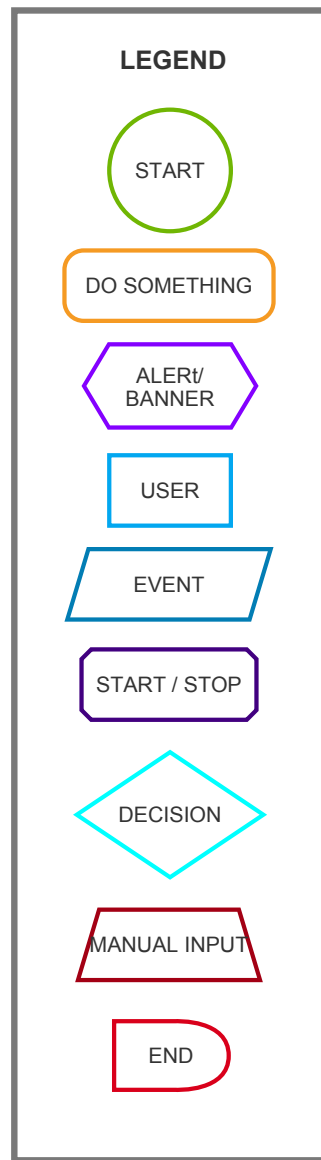

USER FLOWS

SEPTEMBER 19, 2019

NICOLE ANDUJAR
HUMAN CENTERED DESIGN
DR. MILLET

TURN DEVICE ON

TURN DEVICE OFF

START / STOP / REVIEW / UPLOAD VIDEO

VIDEO CAPTURE FROM INTERFACE

MANUAL VIDEO CAPTURE AND PREVIEW FROM DEVICE

REVIEW / UPLOAD VIDEO

DATA IS STORED IN DEVICE BY DATE AND TIME STAMP

DEVICE INDICATOR:
TOP BAR ON UI SHOWS WI-FI CONNECTIVITY IS NOT ON VIDEO WILL UPLOAD AUTOMATICALLY WHEN CONNECTED TO WI-FI

DEVICE INDICATOR:
TOP BAR ON UI SHOWS WI-FI CONNECTIVITY IS STRONG

DEVICE INDICATOR:
MODAL SHOWS A SUCCESS SCREEN

CAPTURE / SAVE / REVIEW / UPLOAD PHOTO

CAPTURE / SAVE / REVIEW / UPLOAD AUDIO NOTE

SEARCH FOR EVENT CAPTURE

APPEND CAPTURES

VIEW / DISMISS SYSTEM NOTIFICATION

CHANGE TIME STAMP SETTING

CHANGE TIME STAMP SETTING

LOGIN AT BEGINNING OF SHIFT

ASSUMING DEVICE IS ON

HOLSTER PULL/VIDEO CAPTURE

MAN DOWN / SEND EMERGENCY SIGNAL

ACTIVATING COVERT MODE