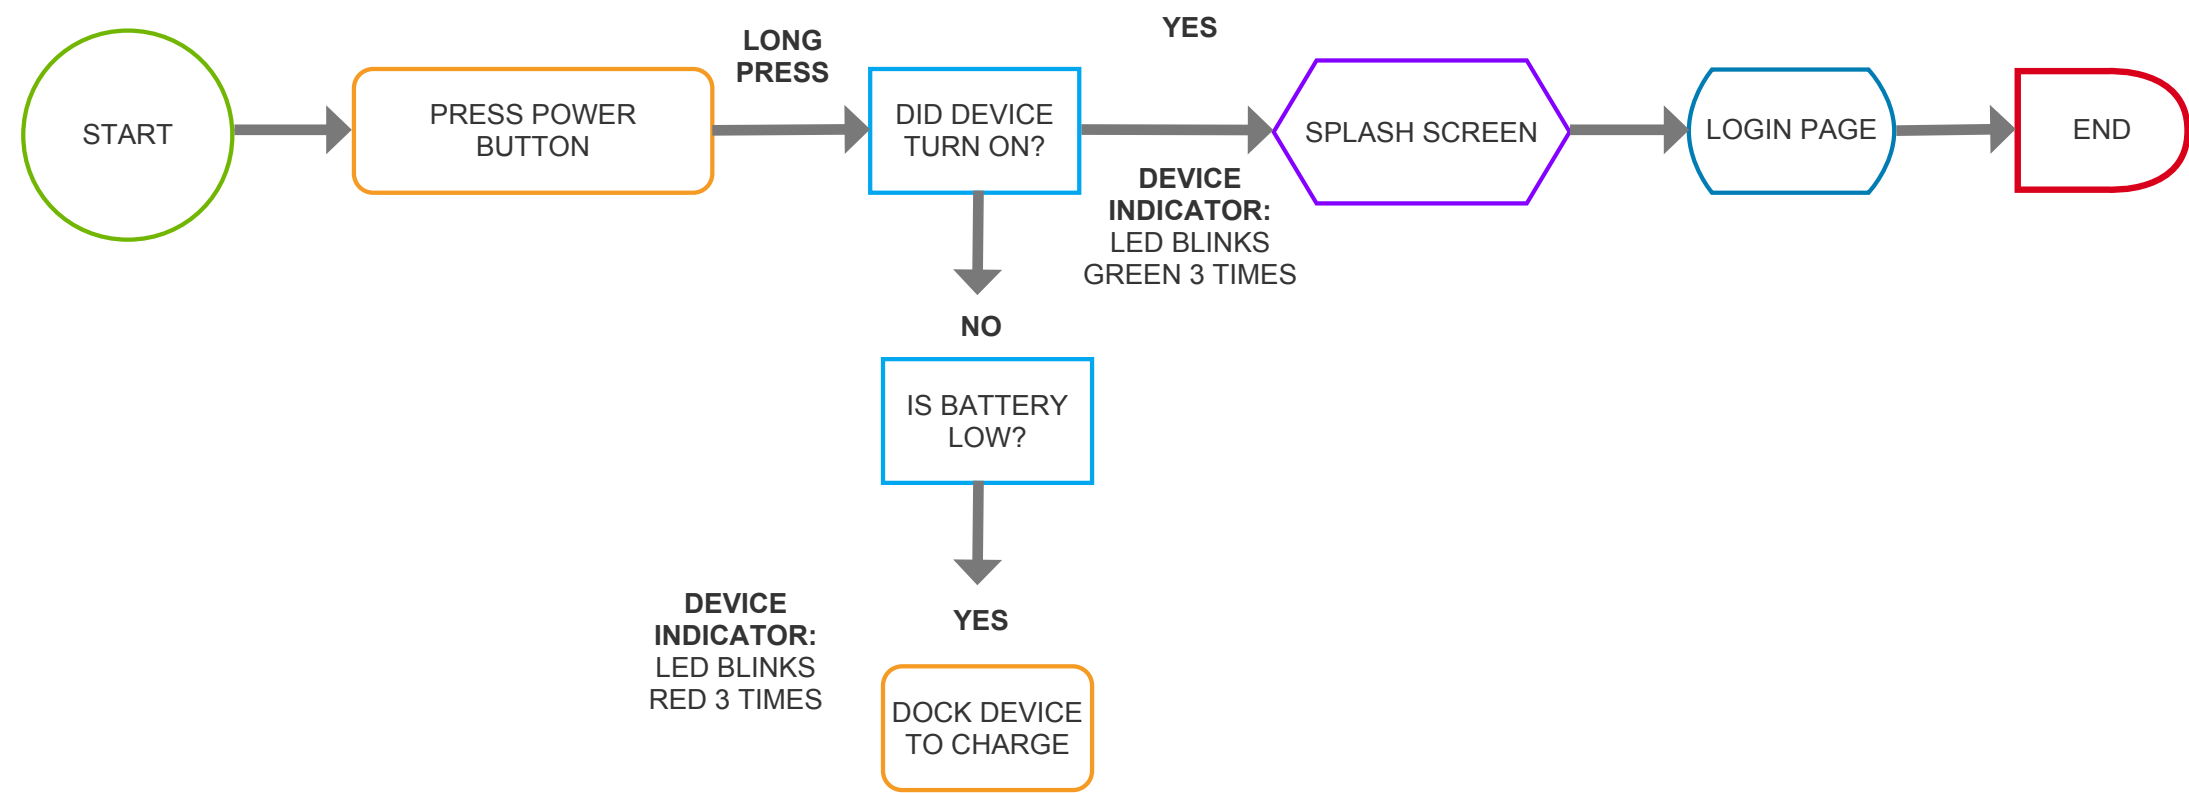

USER FLOWS

SEPTEMBER 19, 2019

NICOLE ANDUJAR
HUMAN CENTERED DESIGN
DR. MILLET

TURN DEVICE ON

TURN DEVICE OFF

START / STOP / REVIEW / UPLOAD VIDEO

VIDEO CAPTURE FROM INTERFACE

MANUAL VIDEO CAPTURE AND PREVIEW FROM DEVICE

REVIEW / UPLOAD VIDEO

DATA IS STORED IN DEVICE BY DATE AND TIME STAMP

DEVICE INDICATOR:
TOP BAR ON UI SHOWS WI-FI CONNECTIVITY IS NOT ON VIDEO WILL UPLOAD AUTOMATICALLY WHEN CONNECTED TO WI-FI

DEVICE INDICATOR:
TOP BAR ON UI SHOWS WI-FI CONNECTIVITY IS STRONG

DEVICE INDICATOR:
MODAL SHOWS A SUCCESS SCREEN

CAPTURE / SAVE / REVIEW / UPLOAD PHOTO

CAPTURE / SAVE / REVIEW / UPLOAD AUDIO NOTE

SEARCH FOR EVENT CAPTURE

APPEND CAPTURES

VIEW / DISMISS SYSTEM NOTIFICATION

CHANGE TIME STAMP SETTING

CHANGE TIME STAMP SETTING

LOGIN AT BEGINNING OF SHIFT

ASSUMING DEVICE IS ON

HOLSTER PULL/VIDEO CAPTURE

MAN DOWN / SEND EMERGENCY SIGNAL

ACTIVATING COVERT MODE