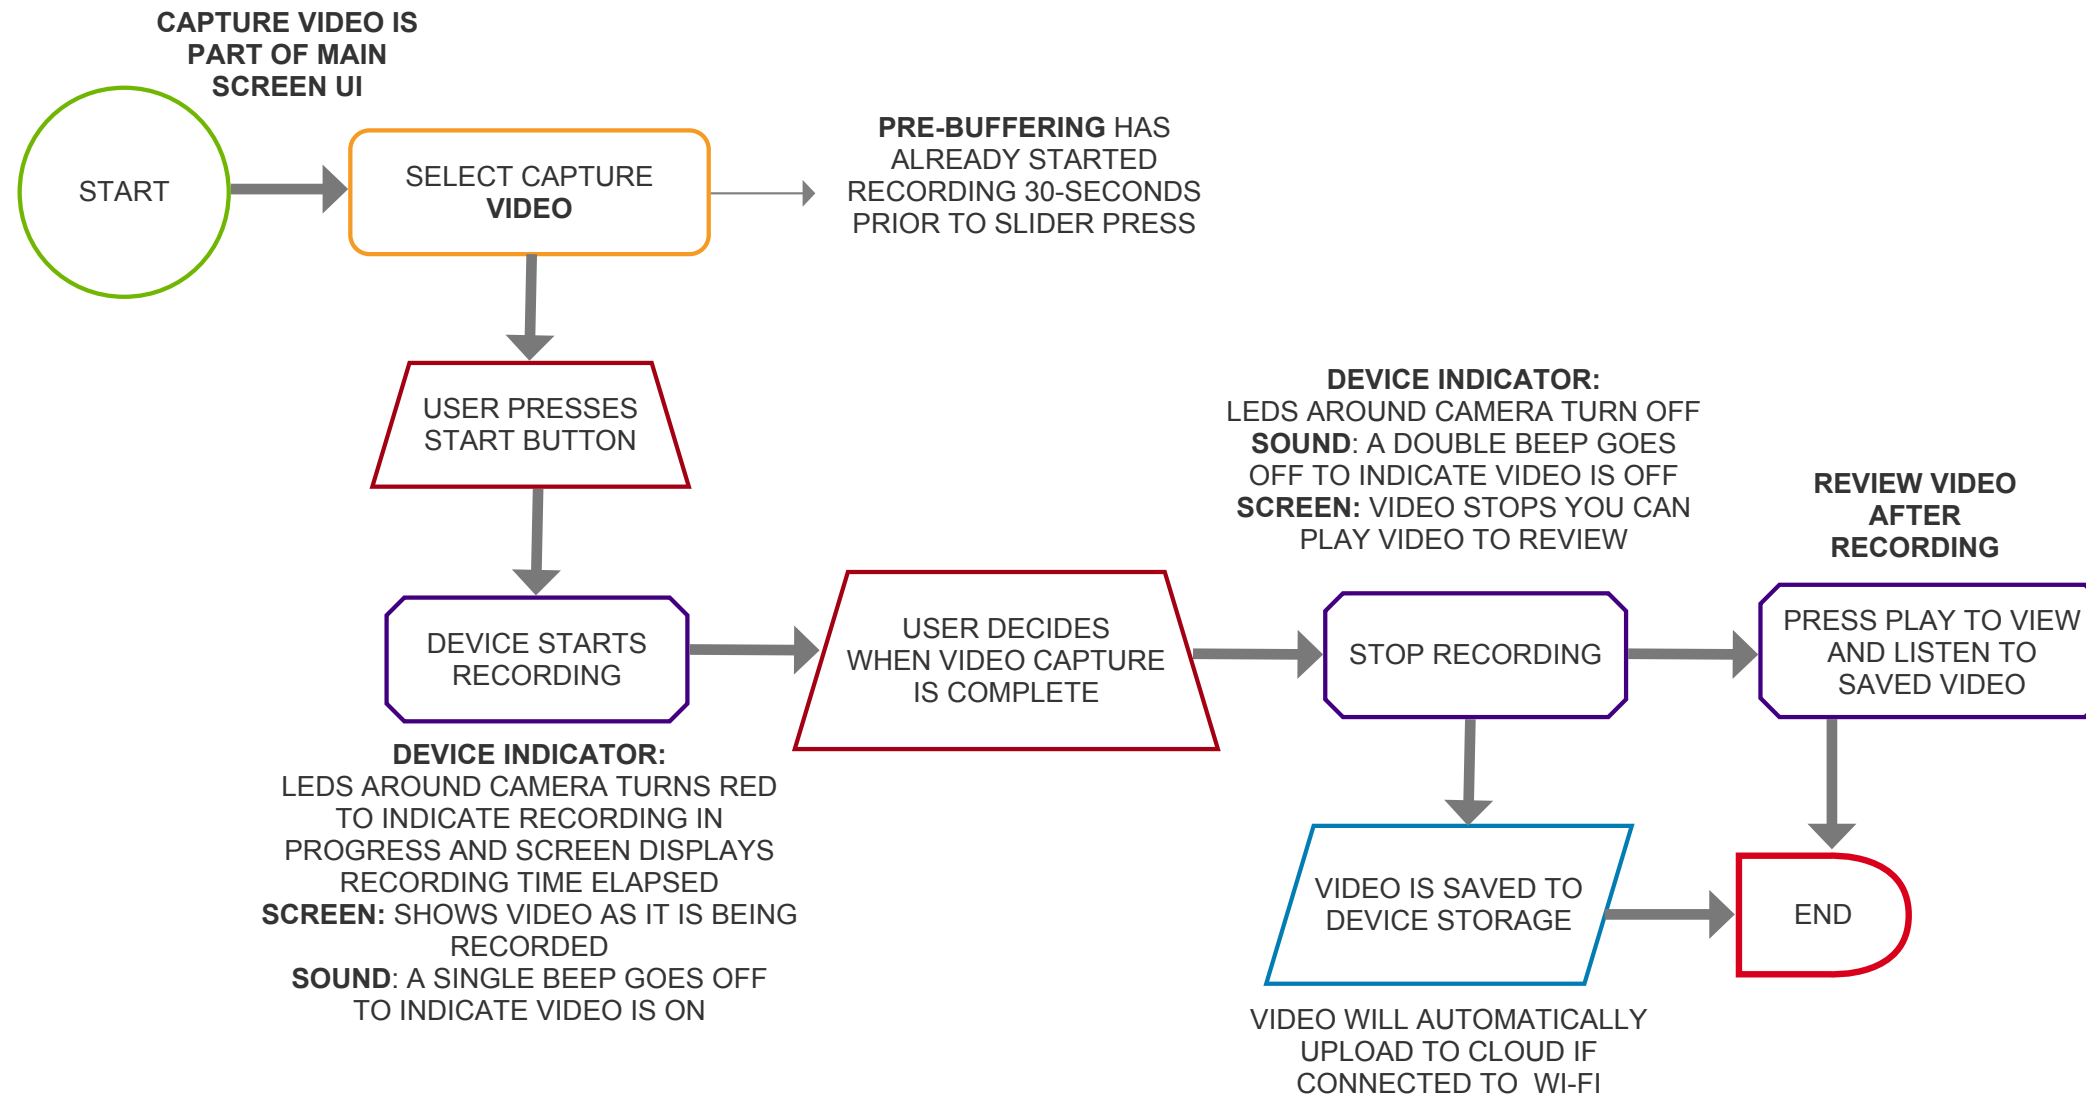

USER FLOWS

SEPTEMBER 19, 2019

NICOLE ANDUJAR
HUMAN CENTERED DESIGN
DR. MILLET

TURN DEVICE ON

TURN DEVICE OFF

START / STOP / REVIEW / UPLOAD VIDEO

VIDEO CAPTURE FROM INTERFACE

MANUAL VIDEO CAPTURE AND PREVIEW FROM DEVICE

REVIEW / UPLOAD VIDEO

DATA IS STORED IN DEVICE BY DATE AND TIME STAMP

DEVICE INDICATOR:
TOP BAR ON UI SHOWS WI-FI CONNECTIVITY IS NOT ON VIDEO WILL UPLOAD AUTOMATICALLY WHEN CONNECTED TO WI-FI

DEVICE INDICATOR:
TOP BAR ON UI SHOWS WI-FI CONNECTIVITY IS STRONG

DEVICE INDICATOR:
MODAL SHOWS A SUCCESS SCREEN

CAPTURE / SAVE / REVIEW / UPLOAD PHOTO

CAPTURE / SAVE / REVIEW / UPLOAD AUDIO NOTE

SEARCH FOR EVENT CAPTURE

APPEND CAPTURES

VIEW / DISMISS SYSTEM NOTIFICATION

CHANGE TIME STAMP SETTING

CHANGE TIME STAMP SETTING

LOGIN AT BEGINNING OF SHIFT

ASSUMING DEVICE IS ON

HOLSTER PULL/VIDEO CAPTURE

MAN DOWN / SEND EMERGENCY SIGNAL

ACTIVATING COVERT MODE