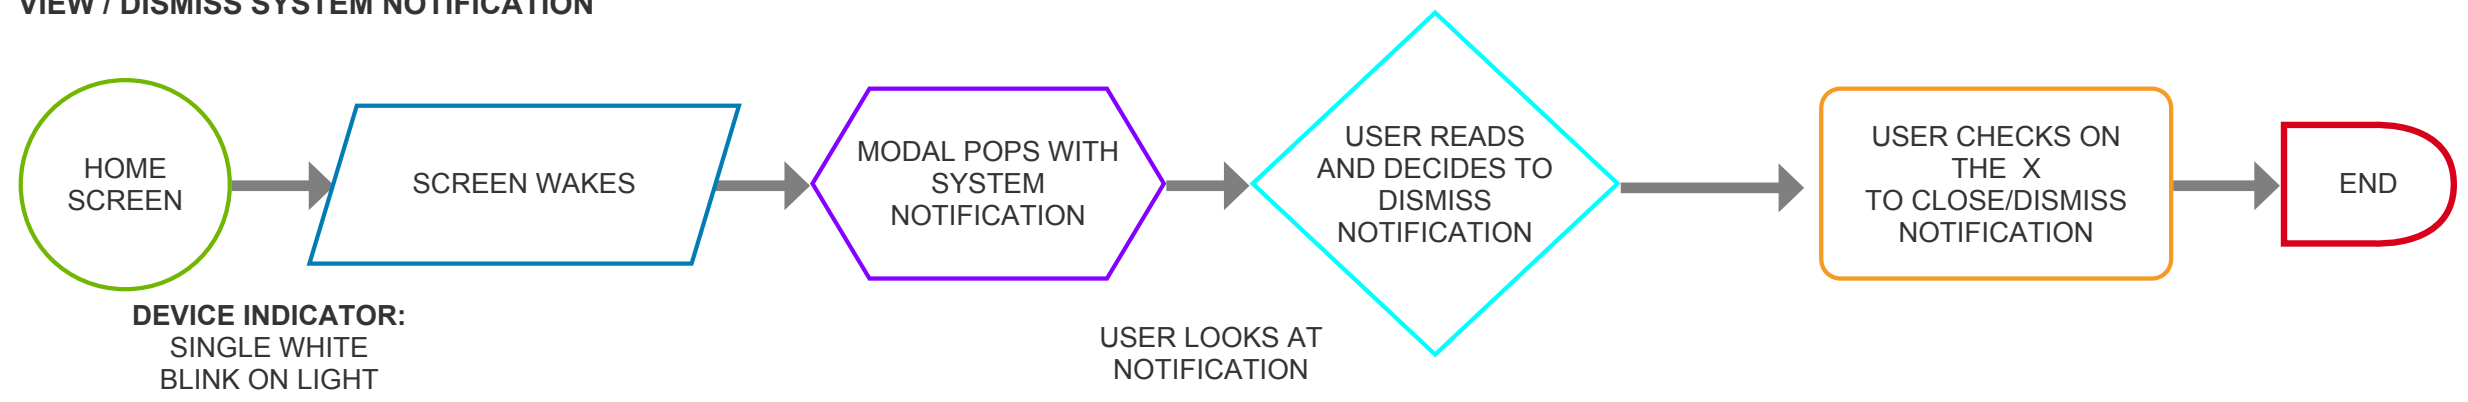

REVIEW / UPLOAD VIDEO

DATA IS STORED IN DEVICE BY DATE AND TIME STAMP

DEVICE INDICATOR:
TOP BAR ON UI SHOWS WI-FI CONNECTIVITY IS NOT ON VIDEO WILL UPLOAD AUTOMATICALLY WHEN CONNECTED TO WI-FI

DEVICE INDICATOR:
TOP BAR ON UI SHOWS WI-FI CONNECTIVITY IS STRONG

DEVICE INDICATOR:
MODAL SHOWS A SUCCESS SCREEN

CAPTURE / SAVE / REVIEW / UPLOAD PHOTO

CAPTURE / SAVE / REVIEW / UPLOAD AUDIO NOTE

SEARCH FOR EVENT CAPTURE

APPEND CAPTURES

VIEW / DISMISS SYSTEM NOTIFICATION

CHANGE TIME STAMP SETTING

CHANGE TIME STAMP SETTING

LOGIN AT BEGINNING OF SHIFT

ASSUMING DEVICE IS ON

HOLSTER PULL/VIDEO CAPTURE

MAN DOWN / SEND EMERGENCY SIGNAL

ACTIVATING COVERT MODE