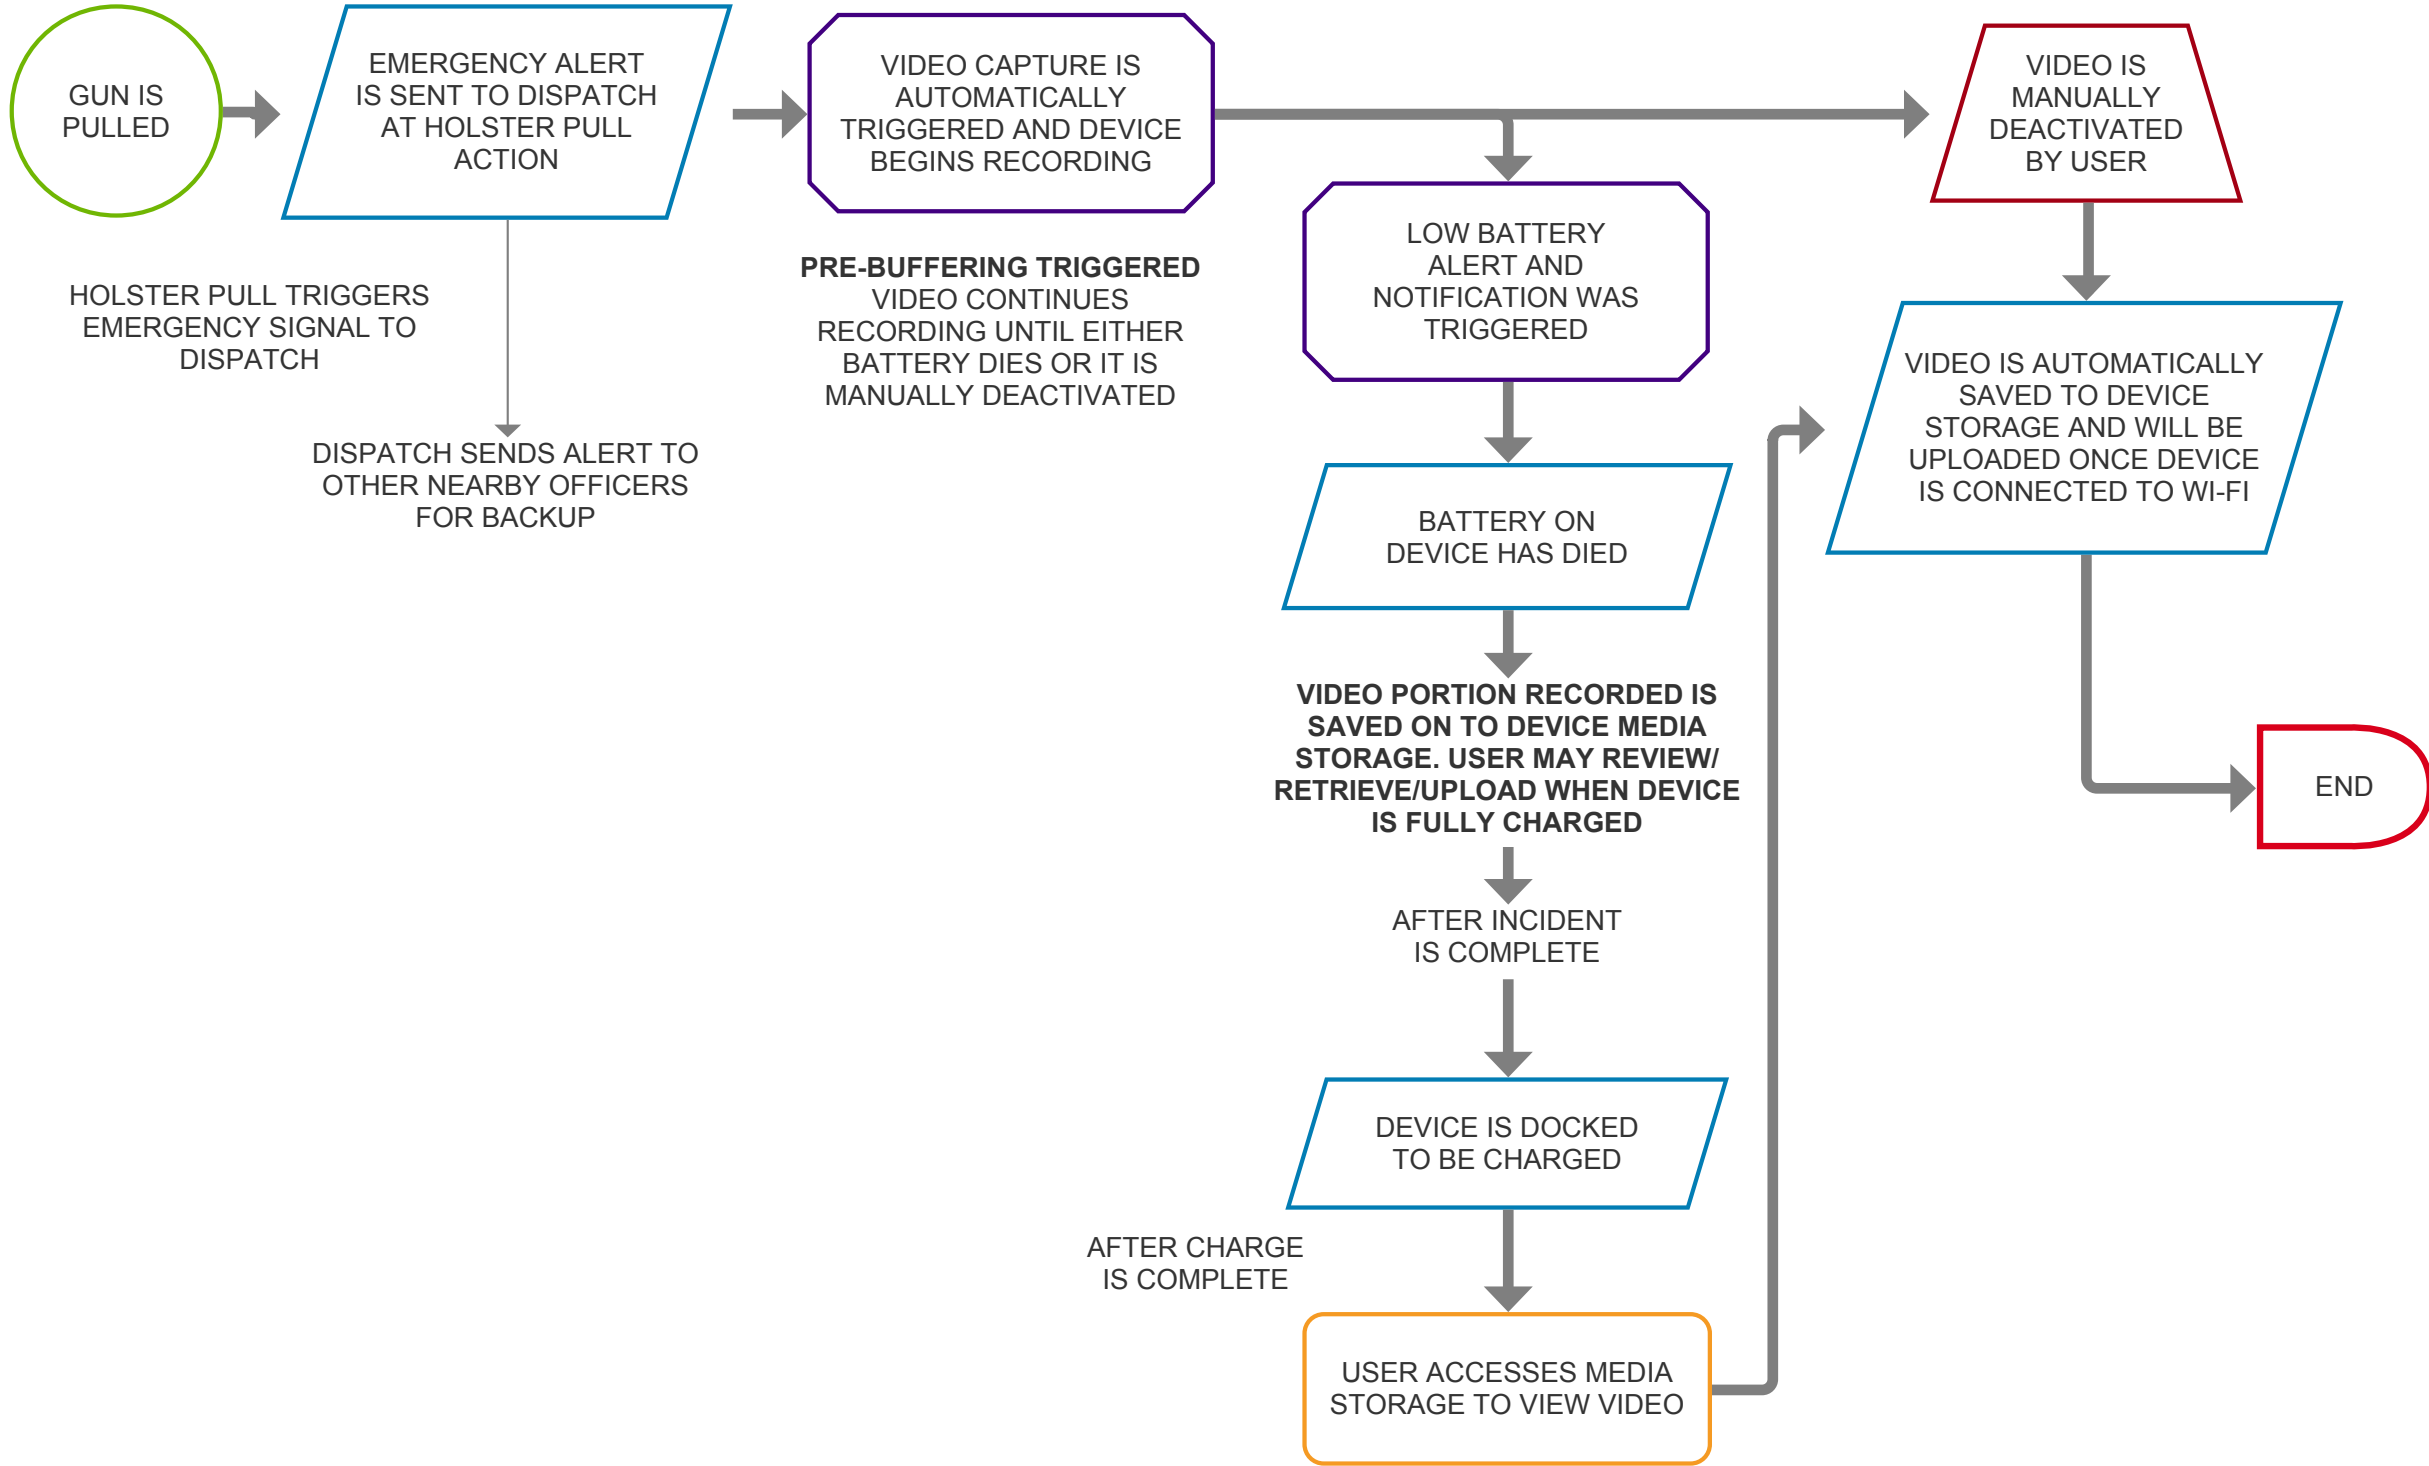

USER FLOWS

SEPTEMBER 19, 2019

NICOLE ANDUJAR
HUMAN CENTERED DESIGN
DR. MILLET

TURN DEVICE ON

TURN DEVICE OFF

START / STOP / REVIEW / UPLOAD VIDEO

VIDEO CAPTURE FROM INTERFACE

MANUAL VIDEO CAPTURE AND PREVIEW FROM DEVICE

REVIEW / UPLOAD VIDEO

DATA IS STORED IN DEVICE BY DATE AND TIME STAMP

DEVICE INDICATOR:
TOP BAR ON UI SHOWS WI-FI CONNECTIVITY IS NOT ON VIDEO WILL UPLOAD AUTOMATICALLY WHEN CONNECTED TO WI-FI

DEVICE INDICATOR:
TOP BAR ON UI SHOWS WI-FI CONNECTIVITY IS STRONG

DEVICE INDICATOR:
MODAL SHOWS A SUCCESS SCREEN

CAPTURE / SAVE / REVIEW / UPLOAD PHOTO

CAPTURE / SAVE / REVIEW / UPLOAD AUDIO NOTE

SEARCH FOR EVENT CAPTURE

APPEND CAPTURES

VIEW / DISMISS SYSTEM NOTIFICATION

CHANGE TIME STAMP SETTING

CHANGE TIME STAMP SETTING

LOGIN AT BEGINNING OF SHIFT

ASSUMING DEVICE IS ON

HOLSTER PULL/VIDEO CAPTURE

MAN DOWN / SEND EMERGENCY SIGNAL

ACTIVATING COVERT MODE