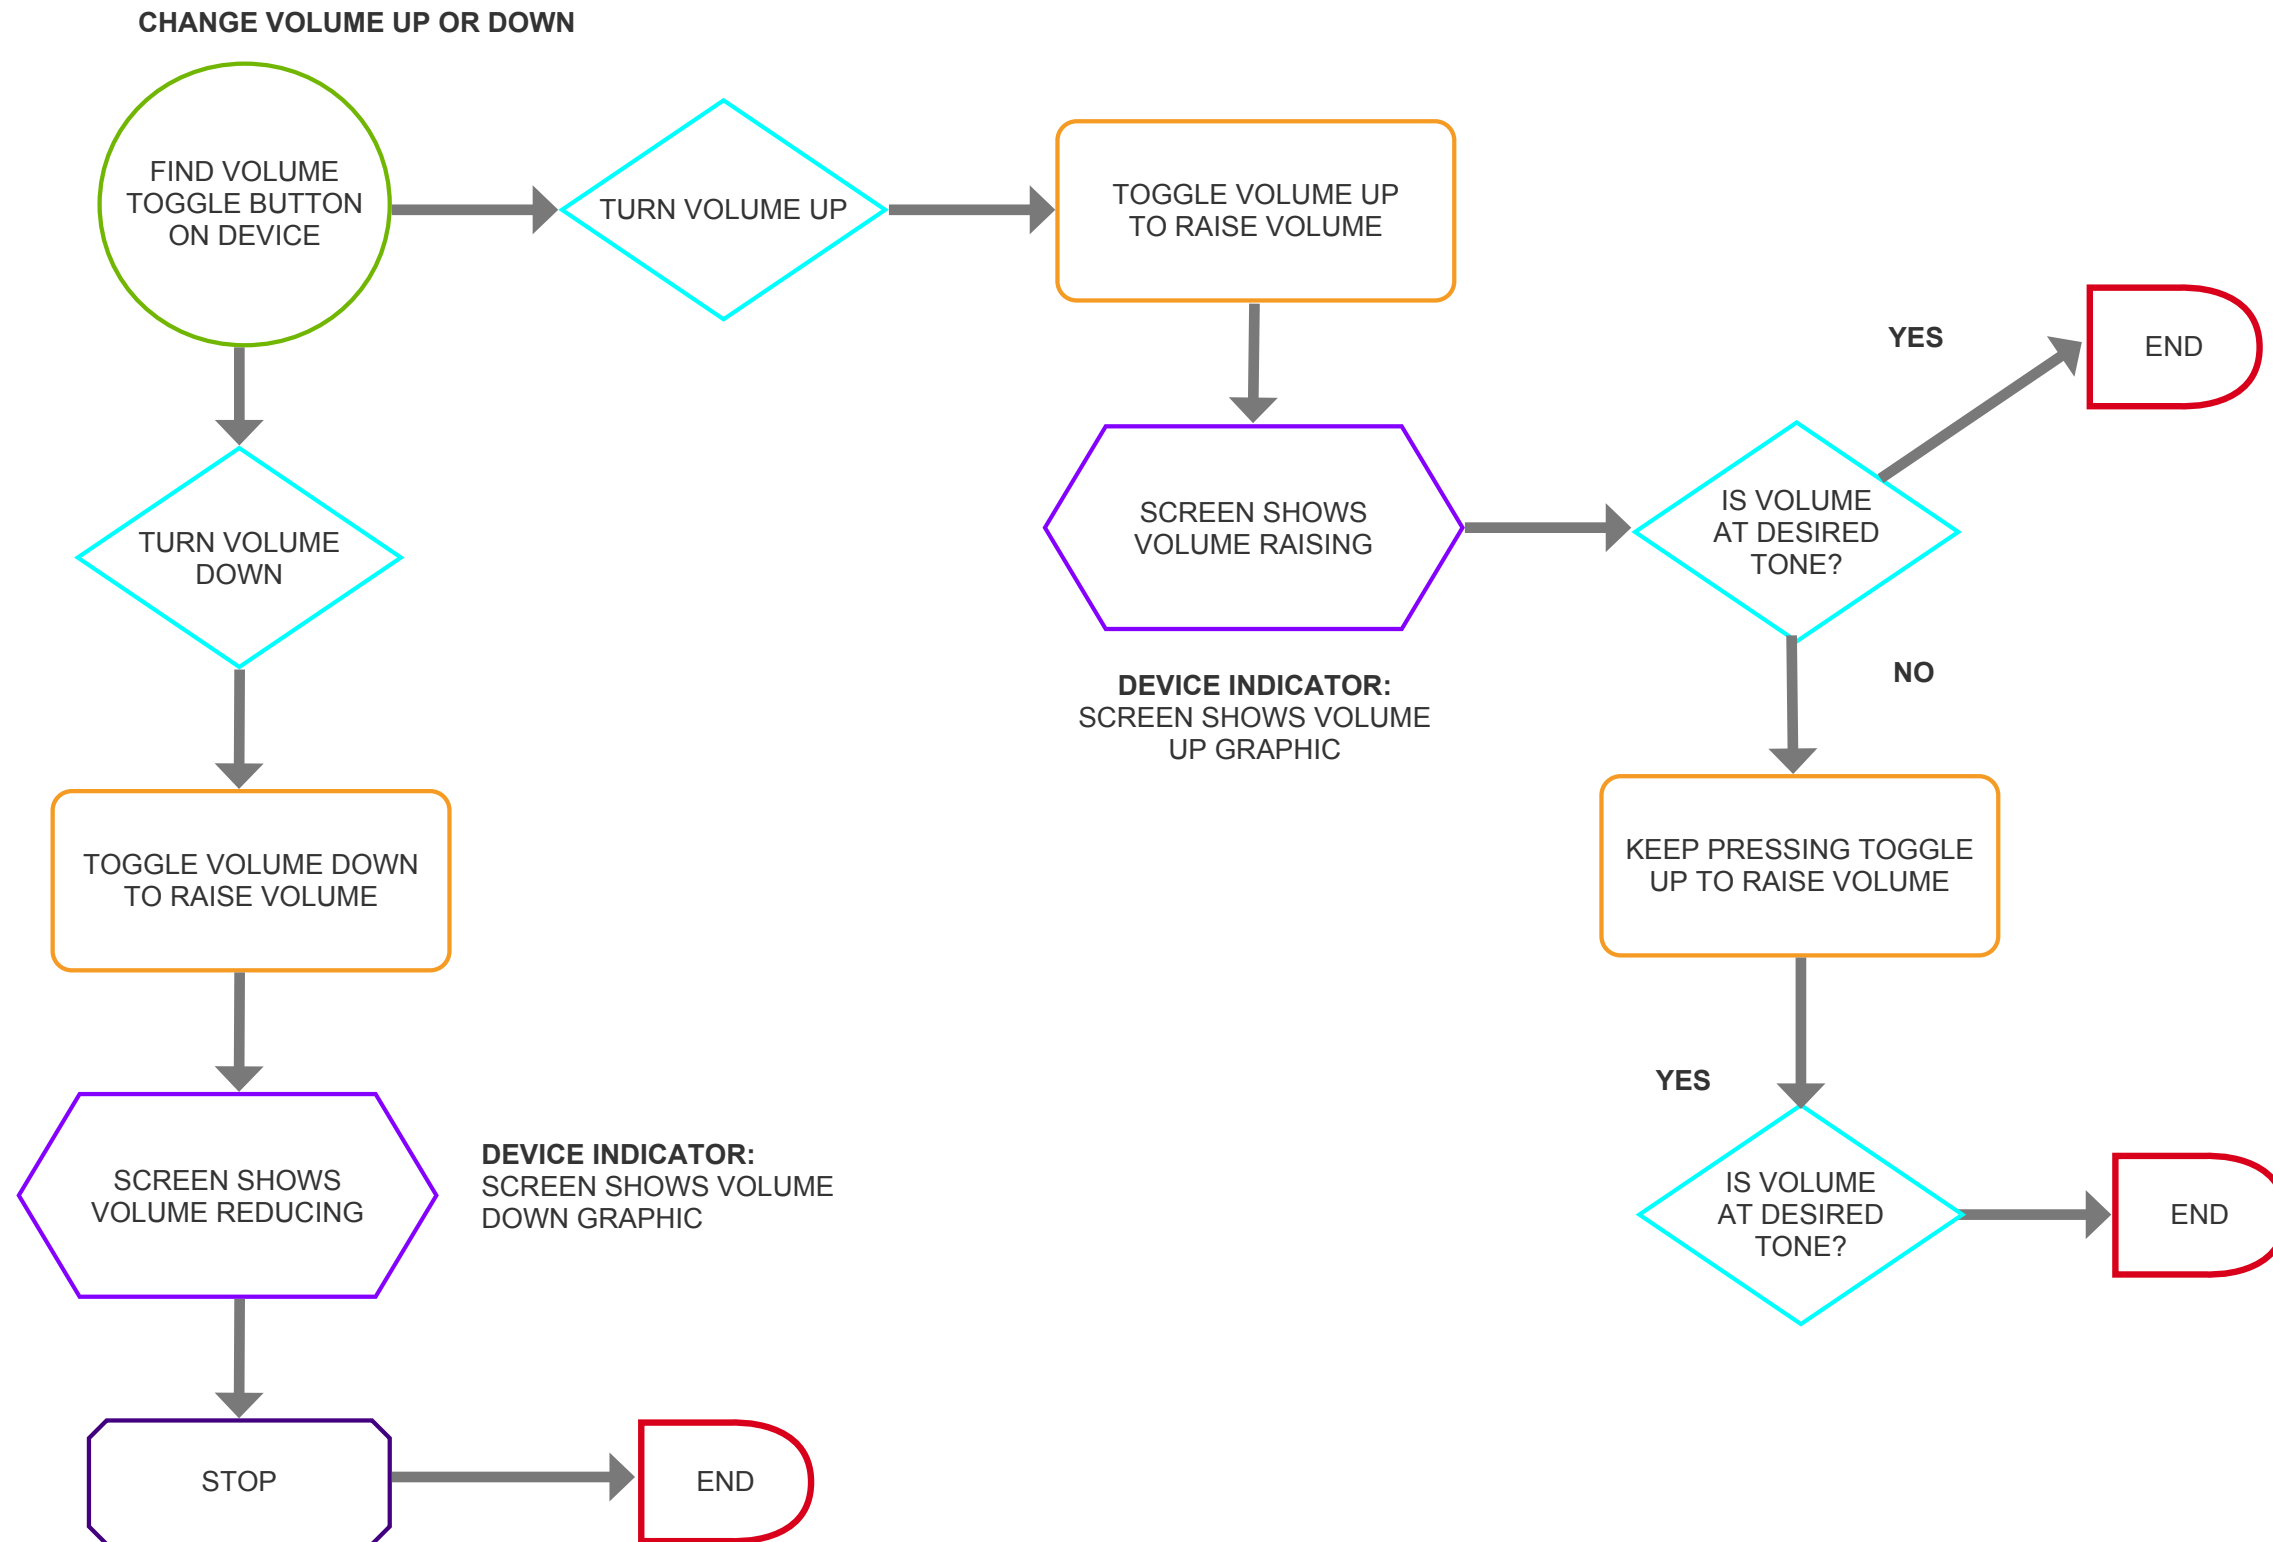

USER FLOWS

SEPTEMBER 19, 2019

NICOLE ANDUJAR
HUMAN CENTERED DESIGN
DR. MILLET

TURN DEVICE ON

TURN DEVICE OFF

START / STOP / REVIEW / UPLOAD VIDEO

VIDEO CAPTURE FROM INTERFACE

MANUAL VIDEO CAPTURE AND PREVIEW FROM DEVICE

REVIEW / UPLOAD VIDEO

DATA IS STORED IN DEVICE BY DATE AND TIME STAMP

DEVICE INDICATOR:
TOP BAR ON UI SHOWS WI-FI CONNECTIVITY IS NOT ON VIDEO WILL UPLOAD AUTOMATICALLY WHEN CONNECTED TO WI-FI

DEVICE INDICATOR:
TOP BAR ON UI SHOWS WI-FI CONNECTIVITY IS STRONG

DEVICE INDICATOR:
MODAL SHOWS A SUCCESS SCREEN

CAPTURE / SAVE / REVIEW / UPLOAD PHOTO

CAPTURE / SAVE / REVIEW / UPLOAD AUDIO NOTE

SEARCH FOR EVENT CAPTURE

APPEND CAPTURES

VIEW / DISMISS SYSTEM NOTIFICATION

CHANGE TIME STAMP SETTING

CHANGE TIME STAMP SETTING

LOGIN AT BEGINNING OF SHIFT

ASSUMING DEVICE IS ON

HOLSTER PULL/VIDEO CAPTURE

MAN DOWN / SEND EMERGENCY SIGNAL

ACTIVATING COVERT MODE