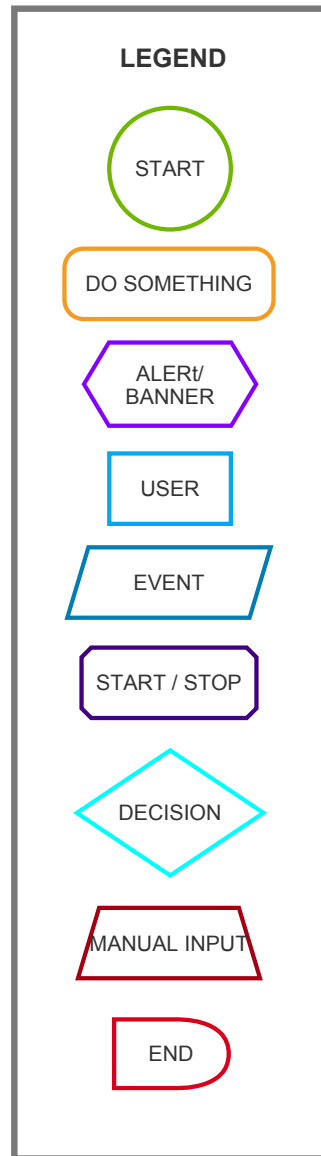

USER FLOWS

SEPTEMBER 19, 2019

NICOLE ANDUJAR
HUMAN CENTERED DESIGN
DR. MILLET

TURN DEVICE ON

TURN DEVICE OFF

START / STOP / REVIEW / UPLOAD VIDEO

VIDEO CAPTURE FROM INTERFACE

MANUAL VIDEO CAPTURE AND PREVIEW FROM DEVICE

REVIEW / UPLOAD VIDEO

DATA IS STORED IN DEVICE BY DATE AND TIME STAMP

DEVICE INDICATOR:
TOP BAR ON UI SHOWS WI-FI CONNECTIVITY IS NOT ON VIDEO WILL UPLOAD AUTOMATICALLY WHEN CONNECTED TO WI-FI

DEVICE INDICATOR:
TOP BAR ON UI SHOWS WI-FI CONNECTIVITY IS STRONG

DEVICE INDICATOR:
MODAL SHOWS A SUCCESS SCREEN

CAPTURE / SAVE / REVIEW / UPLOAD PHOTO

CAPTURE / SAVE / REVIEW / UPLOAD AUDIO NOTE

SEARCH FOR EVENT CAPTURE

APPEND CAPTURES

VIEW / DISMISS SYSTEM NOTIFICATION