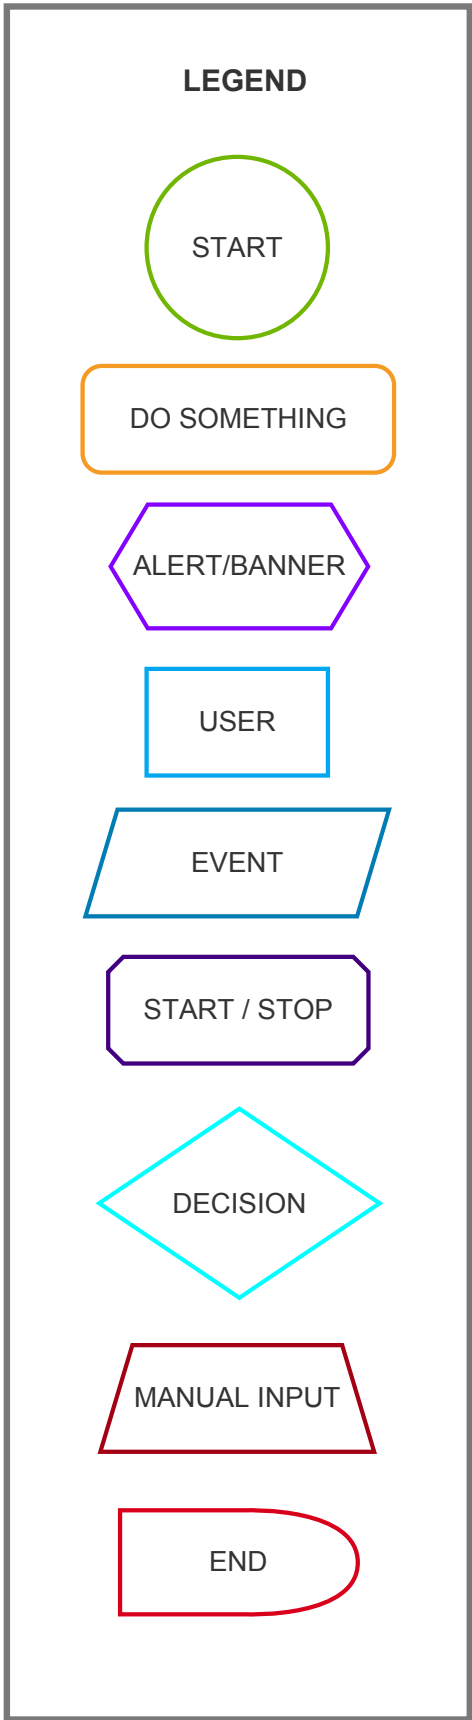

USER FLOWS

SEPTEMBER 19, 2019

NICOLE ANDUJAR
HUMAN CENTERED DESIGN
DR. MILLET

TURN DEVICE ON

TURN DEVICE OFF

START / STOP / REVIEW / UPLOAD VIDEO

VIDEO CAPTURE FROM INTERFACE

MANUAL VIDEO CAPTURE AND PREVIEW FROM DEVICE

REVIEW / UPLOAD VIDEO

DATA IS STORED IN DEVICE BY DATE AND TIME STAMP

DEVICE INDICATOR:
TOP BAR ON UI SHOWS WI-FI CONNECTIVITY IS NOT ON VIDEO WILL UPLOAD AUTOMATICALLY WHEN CONNECTED TO WI-FI

DEVICE INDICATOR:
TOP BAR ON UI SHOWS WI-FI CONNECTIVITY IS STRONG

DEVICE INDICATOR:
MODAL SHOWS A SUCCESS SCREEN

CAPTURE / SAVE / REVIEW / UPLOAD PHOTO

CAPTURE / SAVE / REVIEW / UPLOAD AUDIO NOTE

SEARCH FOR EVENT CAPTURE

APPEND CAPTURES

VIEW / DISMISS SYSTEM NOTIFICATION