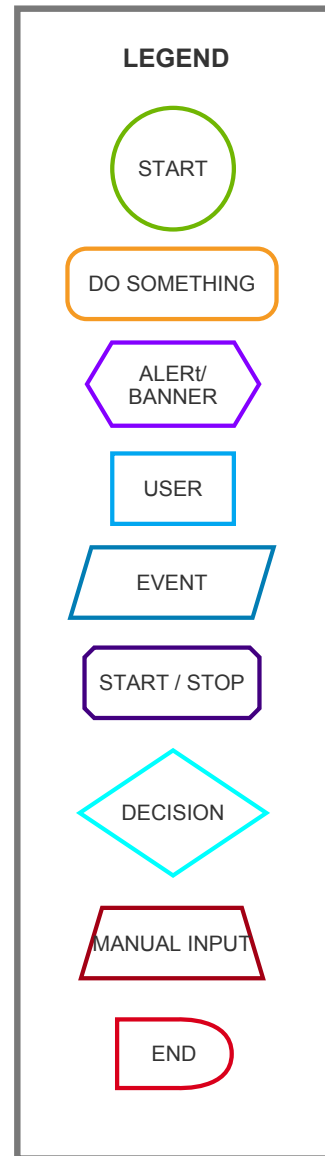

USER FLOWS

SEPTEMBER 19, 2019

NICOLE ANDUJAR
HUMAN CENTERED DESIGN
DR. MILLET

TURN DEVICE ON

TURN DEVICE OFF

START / STOP / REVIEW / UPLOAD VIDEO

VIDEO CAPTURE FROM INTERFACE

MANUAL VIDEO CAPTURE AND PREVIEW FROM DEVICE

REVIEW / UPLOAD VIDEO

DATA IS STORED IN DEVICE BY DATE AND TIME STAMP

DEVICE INDICATOR:
TOP BAR ON UI SHOWS WI-FI CONNECTIVITY IS NOT ON VIDEO WILL UPLOAD AUTOMATICALLY WHEN CONNECTED TO WI-FI

DEVICE INDICATOR:
TOP BAR ON UI SHOWS WI-FI CONNECTIVITY IS STRONG

DEVICE INDICATOR:
MODAL SHOWS A SUCCESS SCREEN

CAPTURE / SAVE / REVIEW / UPLOAD PHOTO

CAPTURE / SAVE / REVIEW / UPLOAD AUDIO NOTE

SEARCH FOR EVENT CAPTURE

APPEND CAPTURES

VIEW / DISMISS SYSTEM NOTIFICATION