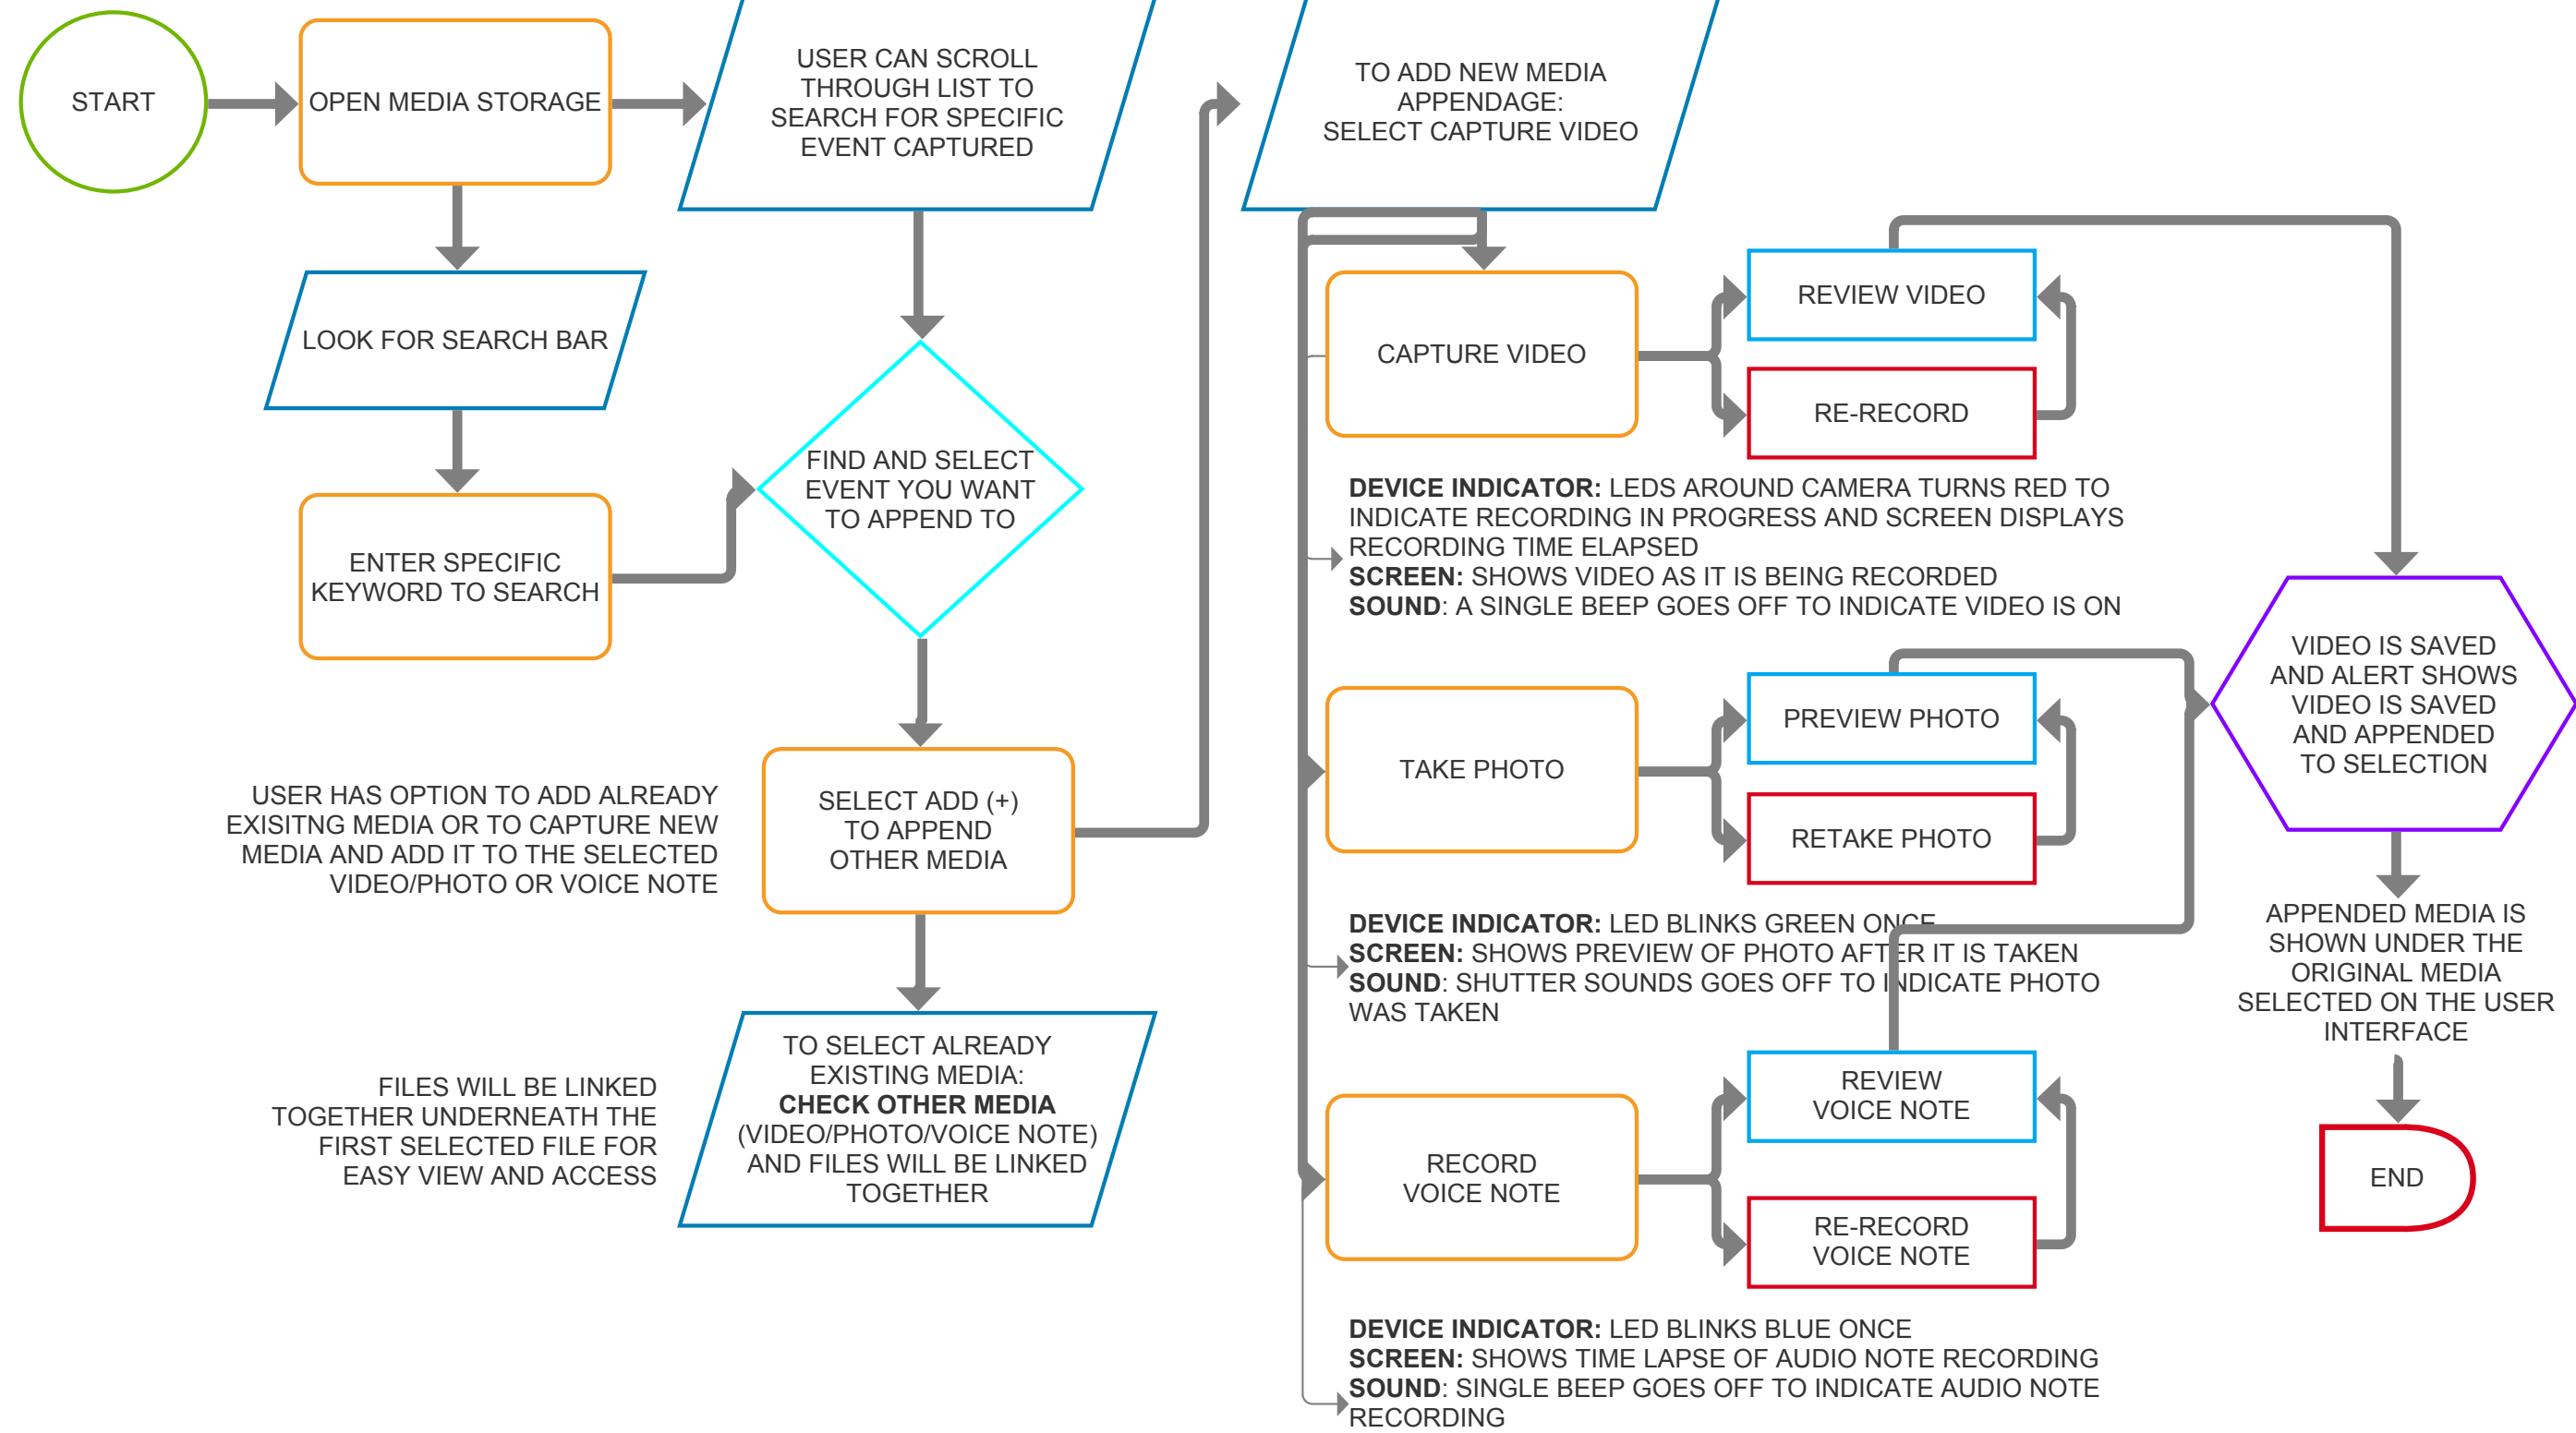

USER FLOWS

SEPTEMBER 19, 2019

NICOLE ANDUJAR
HUMAN CENTERED DESIGN
DR. MILLET

TURN DEVICE ON

TURN DEVICE OFF

START / STOP / REVIEW / UPLOAD VIDEO

VIDEO CAPTURE FROM INTERFACE

MANUAL VIDEO CAPTURE AND PREVIEW FROM DEVICE

REVIEW / UPLOAD VIDEO

DATA IS STORED IN DEVICE BY DATE AND TIME STAMP

DEVICE INDICATOR:
TOP BAR ON UI SHOWS WI-FI CONNECTIVITY IS NOT ON VIDEO WILL UPLOAD AUTOMATICALLY WHEN CONNECTED TO WI-FI

DEVICE INDICATOR:
TOP BAR ON UI SHOWS WI-FI CONNECTIVITY IS STRONG

DEVICE INDICATOR:
MODAL SHOWS A SUCCESS SCREEN

CAPTURE / SAVE / REVIEW / UPLOAD PHOTO

CAPTURE / SAVE / REVIEW / UPLOAD AUDIO NOTE

SEARCH FOR EVENT CAPTURE

APPEND CAPTURES

VIEW / DISMISS SYSTEM NOTIFICATION

CHANGE TIME STAMP SETTING

CHANGE TIME STAMP SETTING

LOGIN AT BEGINNING OF SHIFT

ASSUMING DEVICE IS ON

HOLSTER PULL/VIDEO CAPTURE

MAN DOWN / SEND EMERGENCY SIGNAL

ACTIVATING COVERT MODE