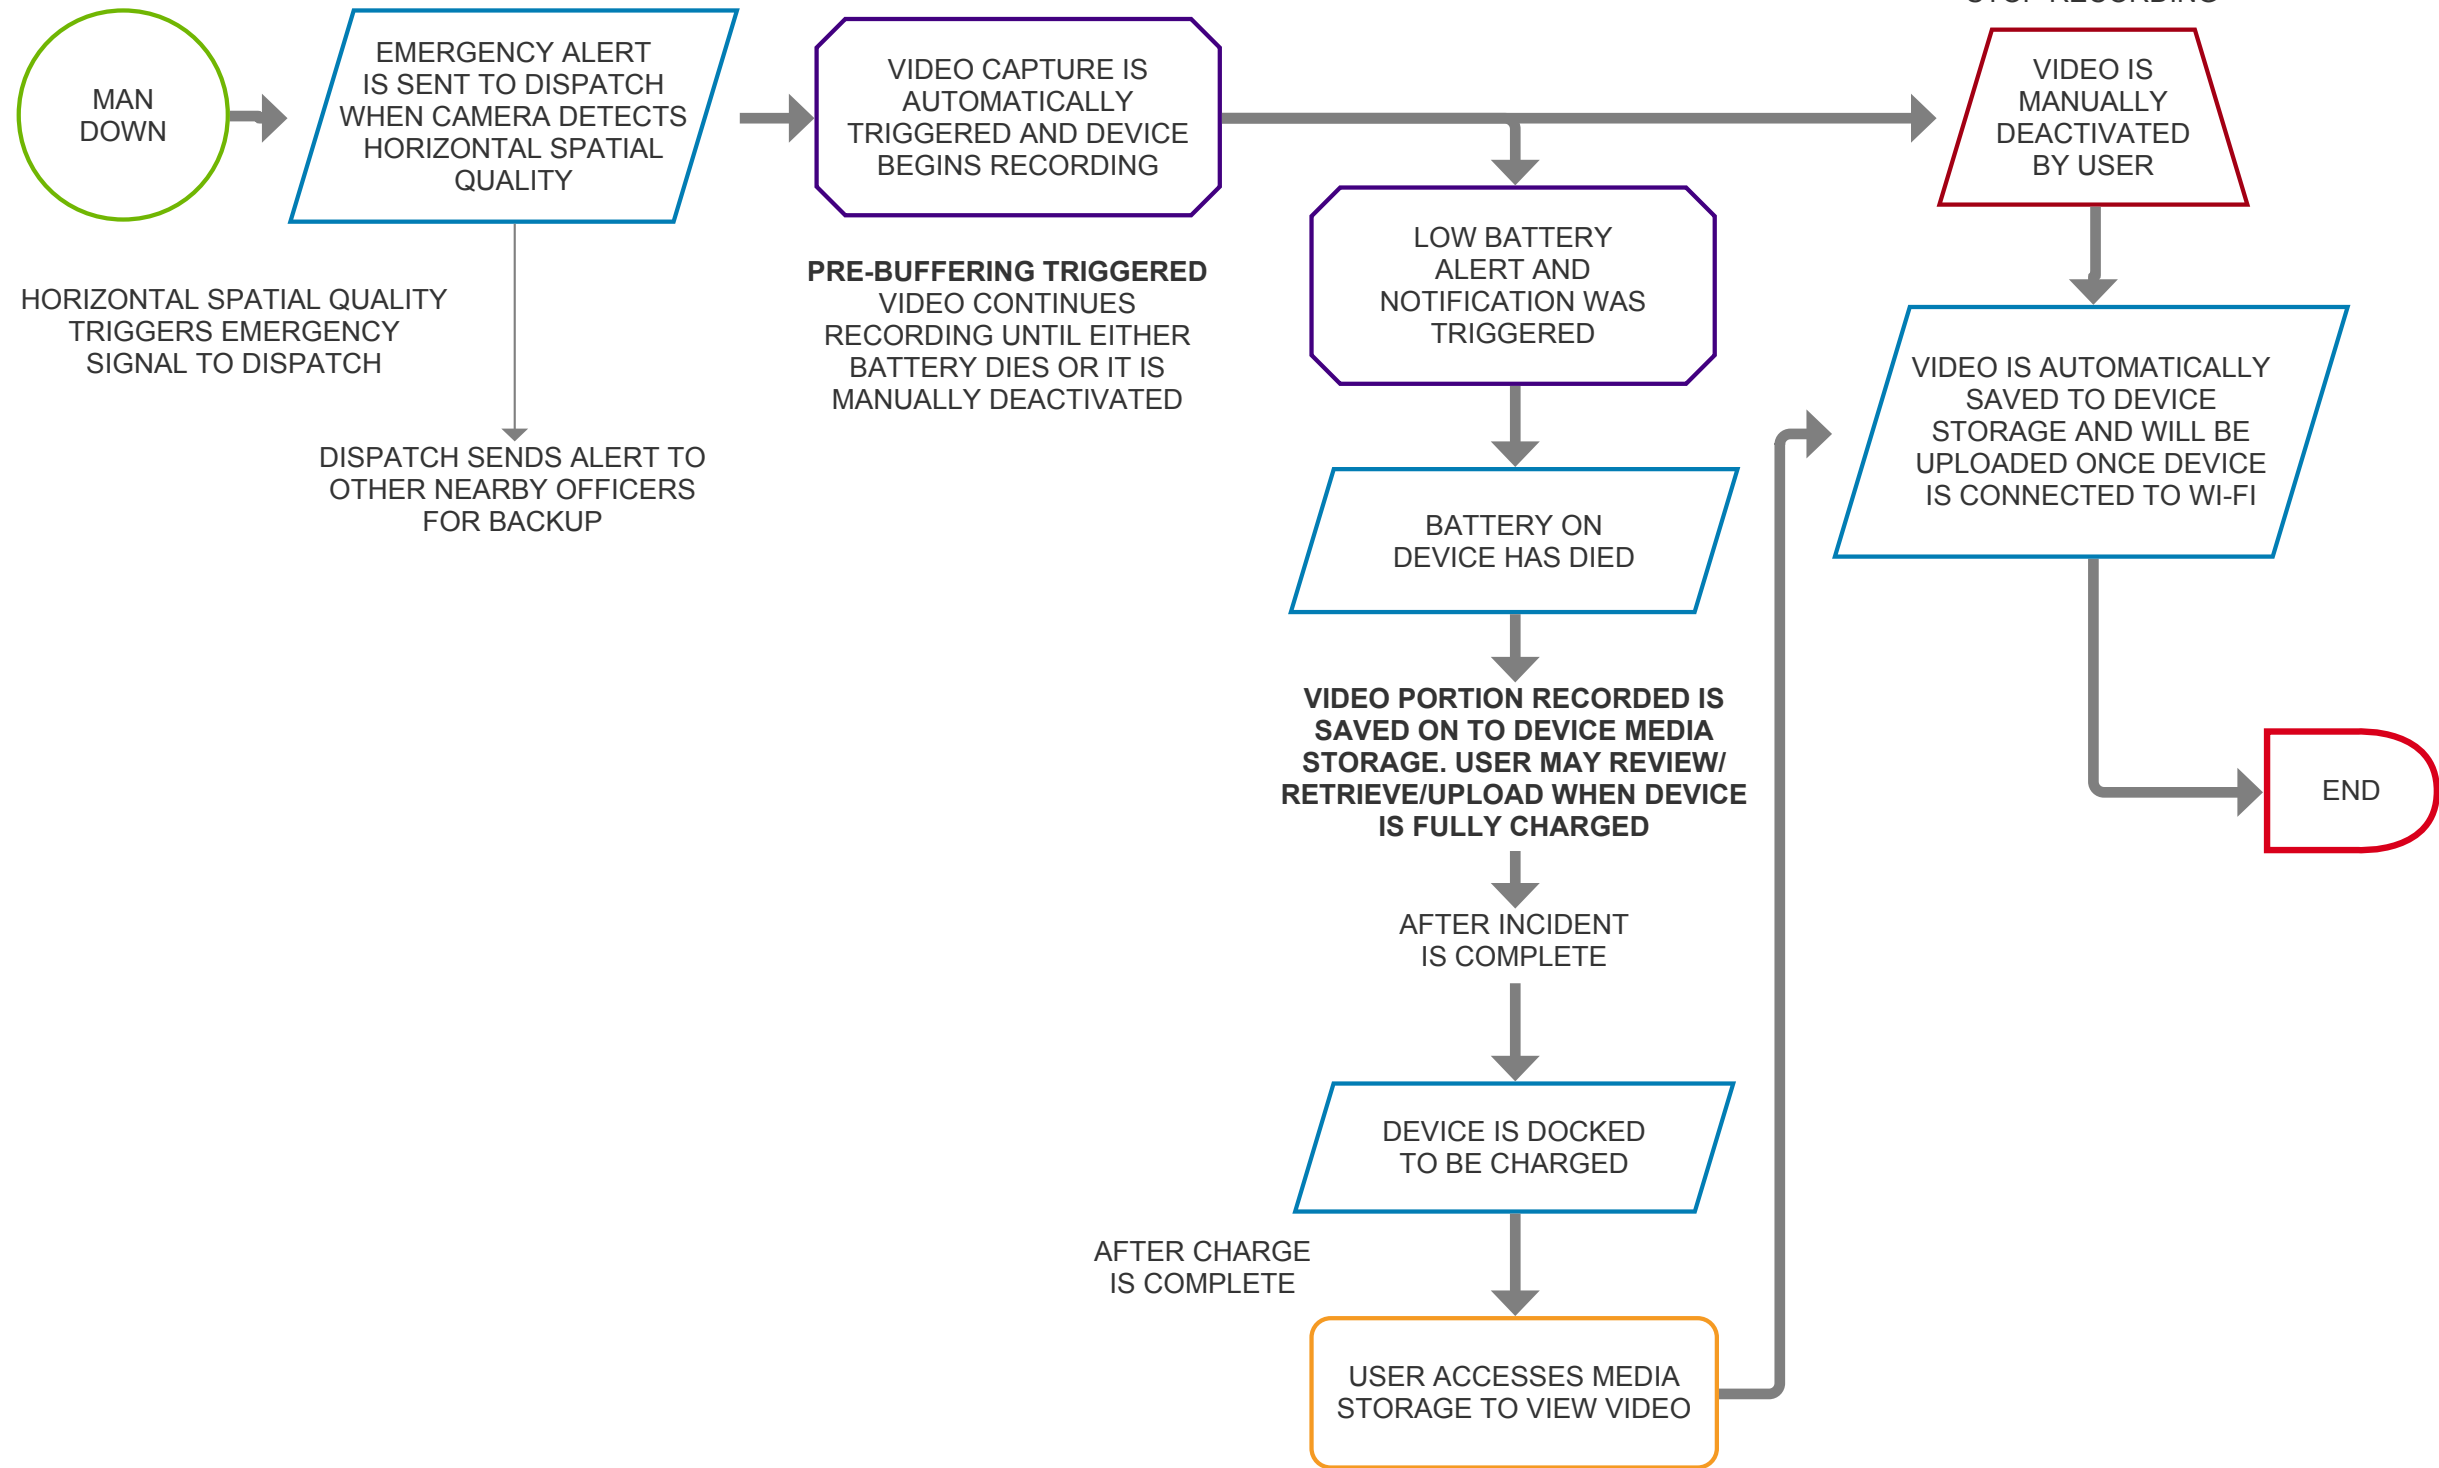

USER FLOWS

SEPTEMBER 19, 2019

NICOLE ANDUJAR
HUMAN CENTERED DESIGN
DR. MILLET

TURN DEVICE ON

TURN DEVICE OFF

START / STOP / REVIEW / UPLOAD VIDEO

VIDEO CAPTURE FROM INTERFACE

MANUAL VIDEO CAPTURE AND PREVIEW FROM DEVICE

REVIEW / UPLOAD VIDEO

DATA IS STORED IN DEVICE BY DATE AND TIME STAMP

DEVICE INDICATOR:
TOP BAR ON UI SHOWS WI-FI CONNECTIVITY IS NOT ON VIDEO WILL UPLOAD AUTOMATICALLY WHEN CONNECTED TO WI-FI

DEVICE INDICATOR:
TOP BAR ON UI SHOWS WI-FI CONNECTIVITY IS STRONG

DEVICE INDICATOR:
MODAL SHOWS A SUCCESS SCREEN

CAPTURE / SAVE / REVIEW / UPLOAD PHOTO

CAPTURE / SAVE / REVIEW / UPLOAD AUDIO NOTE

SEARCH FOR EVENT CAPTURE

APPEND CAPTURES

VIEW / DISMISS SYSTEM NOTIFICATION

CHANGE TIME STAMP SETTING

CHANGE TIME STAMP SETTING

LOGIN AT BEGINNING OF SHIFT

ASSUMING DEVICE IS ON

HOLSTER PULL/VIDEO CAPTURE

MAN DOWN / SEND EMERGENCY SIGNAL

ACTIVATING COVERT MODE