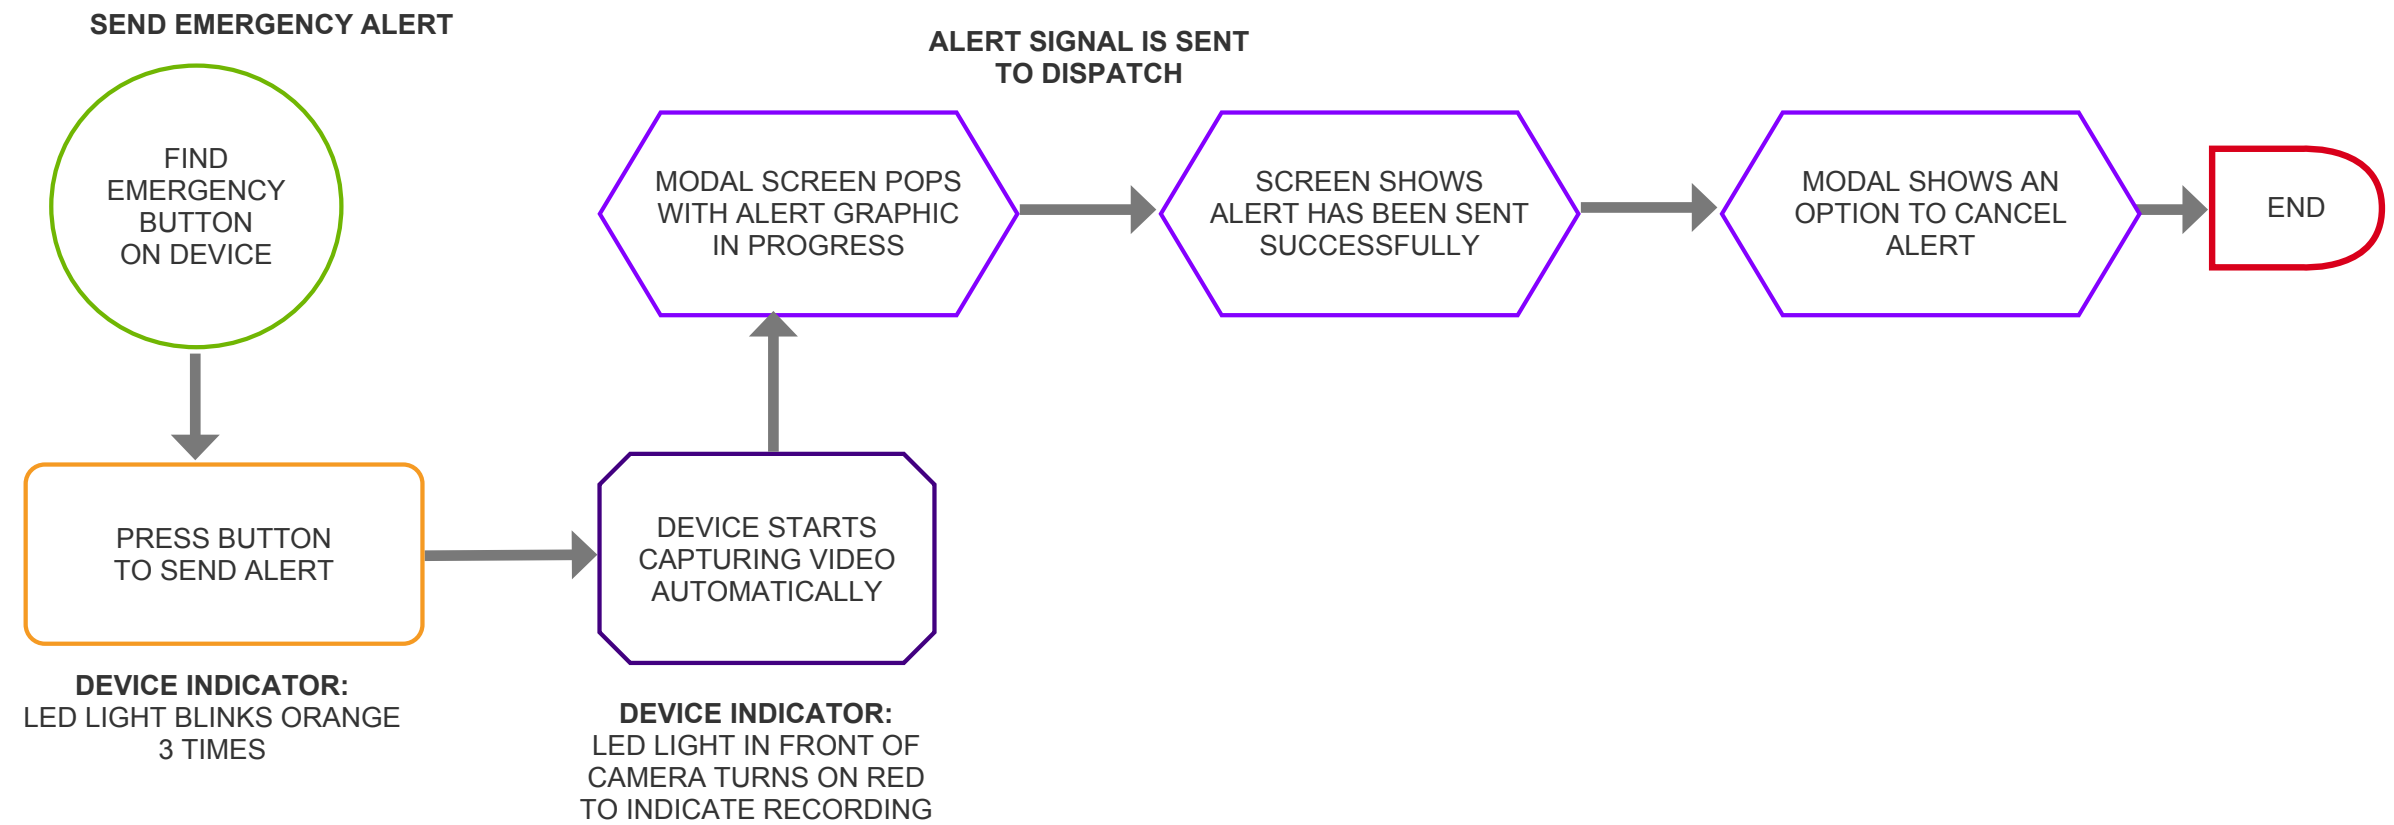

USER FLOWS

SEPTEMBER 19, 2019

NICOLE ANDUJAR
HUMAN CENTERED DESIGN
DR. MILLET

TURN DEVICE ON

TURN DEVICE OFF

START / STOP / REVIEW / UPLOAD VIDEO

VIDEO CAPTURE FROM INTERFACE

MANUAL VIDEO CAPTURE AND PREVIEW FROM DEVICE

REVIEW / UPLOAD VIDEO

DATA IS STORED IN DEVICE BY DATE AND TIME STAMP

DEVICE INDICATOR:
TOP BAR ON UI SHOWS WI-FI CONNECTIVITY IS NOT ON VIDEO WILL UPLOAD AUTOMATICALLY WHEN CONNECTED TO WI-FI

DEVICE INDICATOR:
TOP BAR ON UI SHOWS WI-FI CONNECTIVITY IS STRONG

DEVICE INDICATOR:
MODAL SHOWS A SUCCESS SCREEN

CAPTURE / SAVE / REVIEW / UPLOAD PHOTO

CAPTURE / SAVE / REVIEW / UPLOAD AUDIO NOTE

SEARCH FOR EVENT CAPTURE

APPEND CAPTURES

VIEW / DISMISS SYSTEM NOTIFICATION

CHANGE TIME STAMP SETTING

CHANGE TIME STAMP SETTING

LOGIN AT BEGINNING OF SHIFT

ASSUMING DEVICE IS ON

HOLSTER PULL/VIDEO CAPTURE

MAN DOWN / SEND EMERGENCY SIGNAL

ACTIVATING COVERT MODE