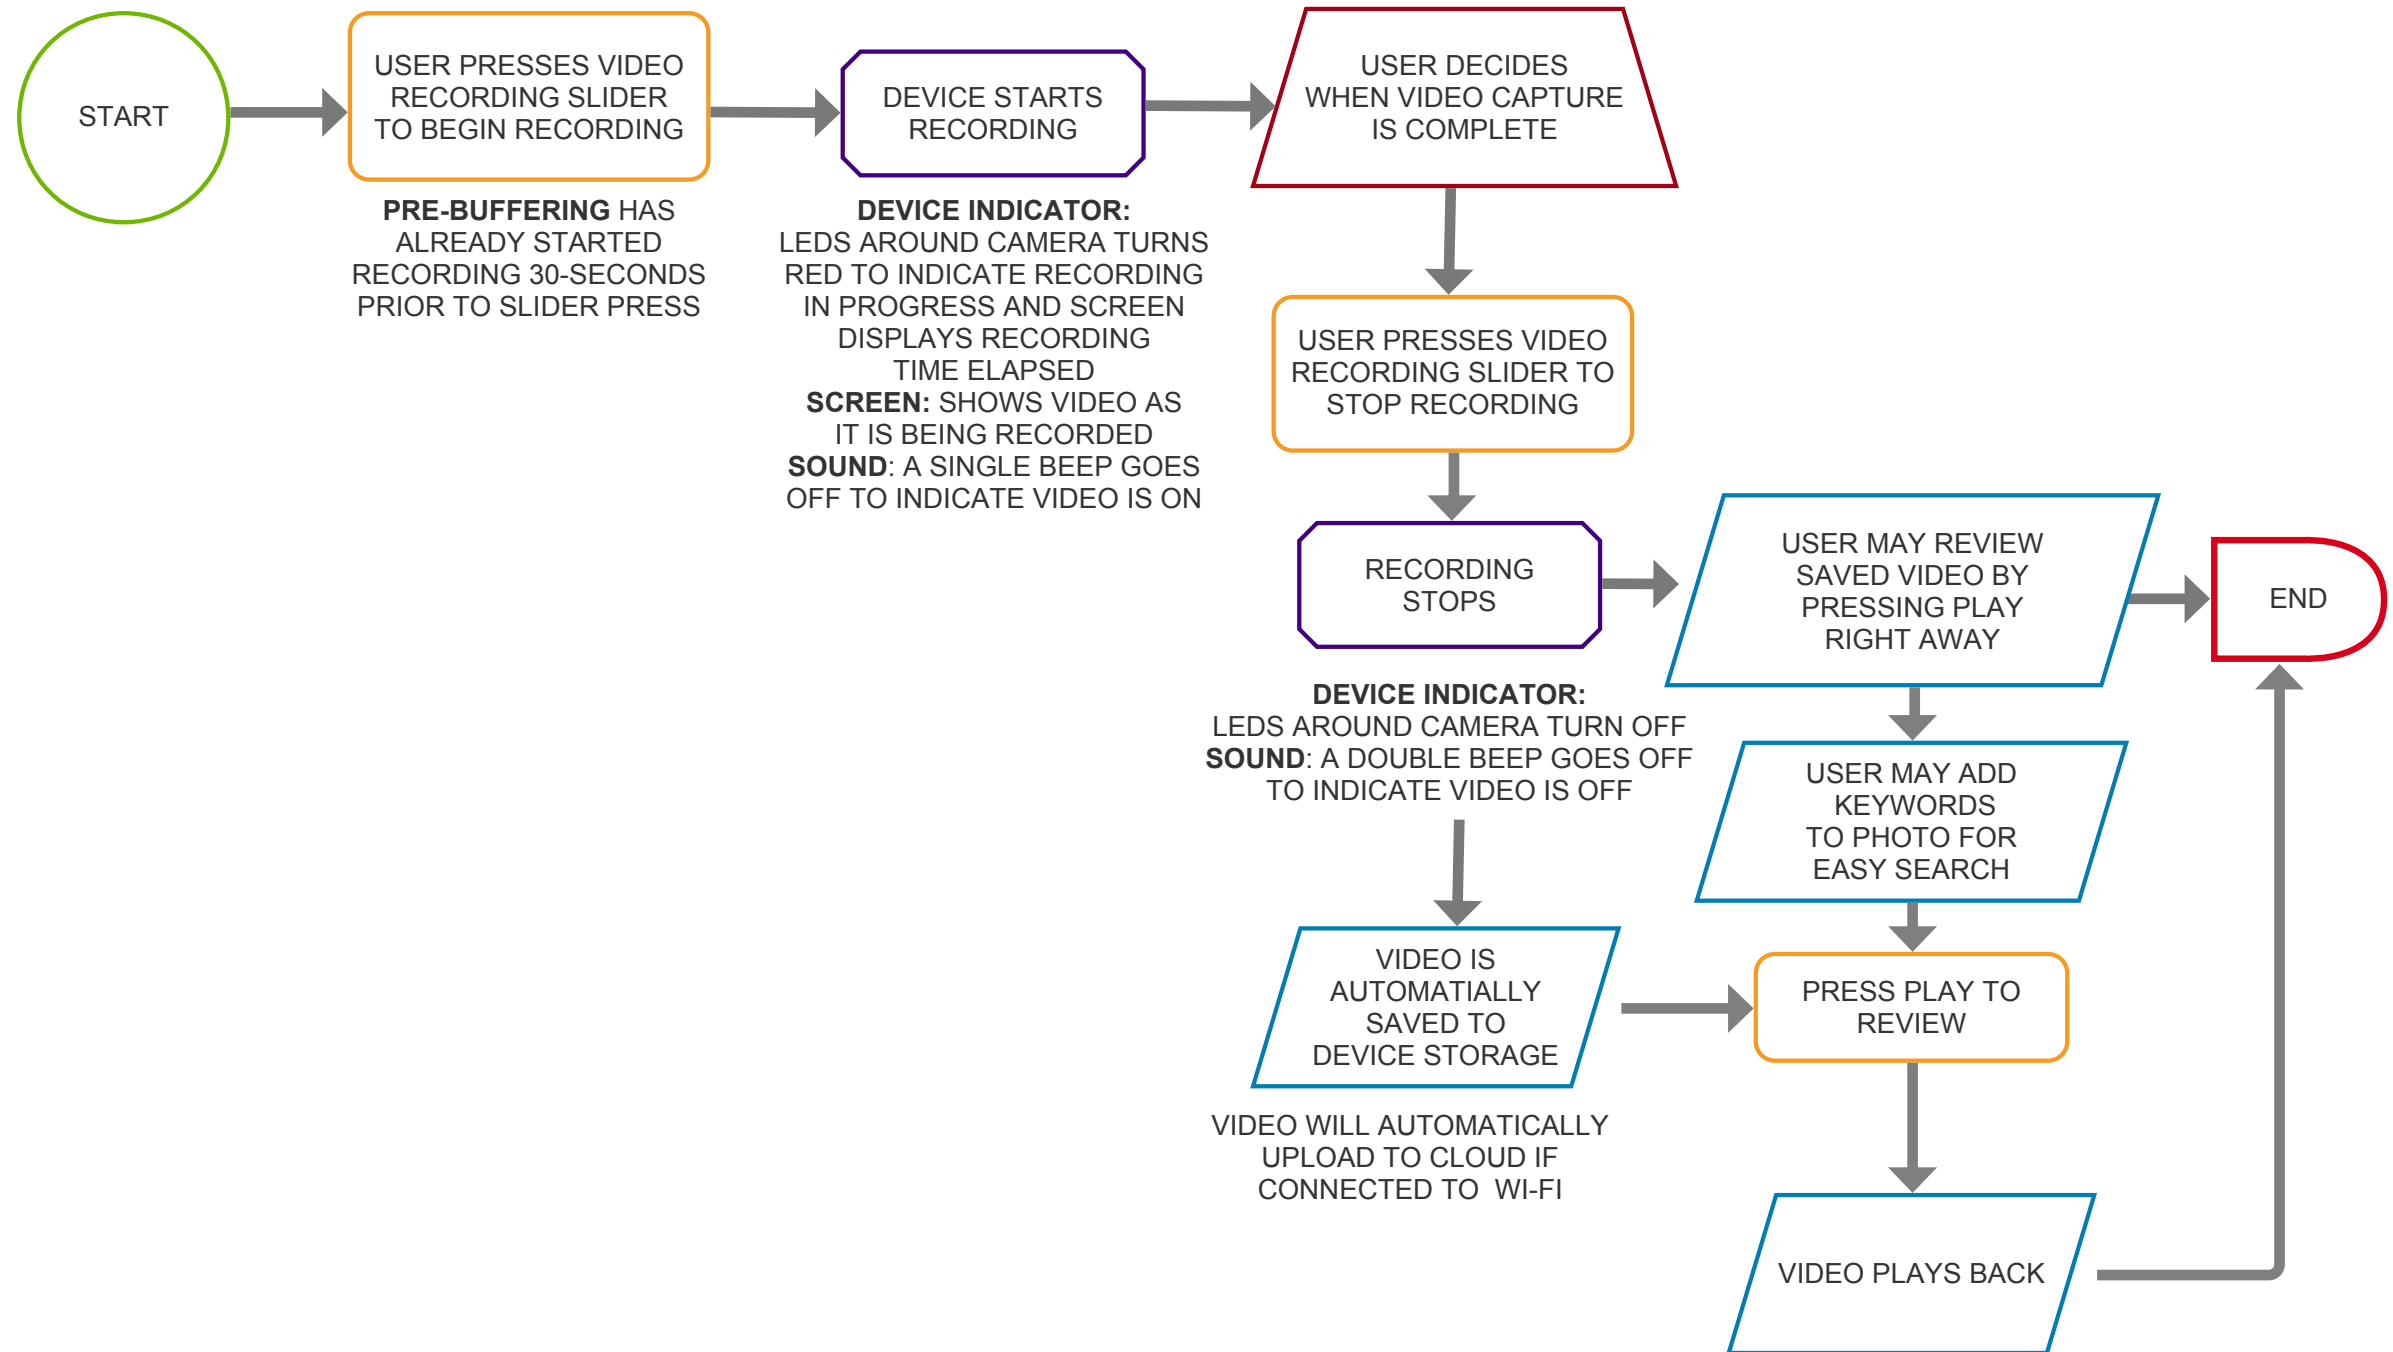

USER FLOWS

SEPTEMBER 19, 2019

NICOLE ANDUJAR
HUMAN CENTERED DESIGN
DR. MILLET

TURN DEVICE ON

TURN DEVICE OFF

START / STOP / REVIEW / UPLOAD VIDEO

VIDEO CAPTURE FROM INTERFACE

MANUAL VIDEO CAPTURE AND PREVIEW FROM DEVICE

REVIEW / UPLOAD VIDEO

DATA IS STORED IN DEVICE BY DATE AND TIME STAMP

DEVICE INDICATOR:
TOP BAR ON UI SHOWS WI-FI CONNECTIVITY IS NOT ON VIDEO WILL UPLOAD AUTOMATICALLY WHEN CONNECTED TO WI-FI

DEVICE INDICATOR:
TOP BAR ON UI SHOWS WI-FI CONNECTIVITY IS STRONG

DEVICE INDICATOR:
MODAL SHOWS A SUCCESS SCREEN

CAPTURE / SAVE / REVIEW / UPLOAD PHOTO

CAPTURE / SAVE / REVIEW / UPLOAD AUDIO NOTE

SEARCH FOR EVENT CAPTURE

APPEND CAPTURES

VIEW / DISMISS SYSTEM NOTIFICATION

CHANGE TIME STAMP SETTING

CHANGE TIME STAMP SETTING

LOGIN AT BEGINNING OF SHIFT

ASSUMING DEVICE IS ON

HOLSTER PULL/VIDEO CAPTURE

MAN DOWN / SEND EMERGENCY SIGNAL

ACTIVATING COVERT MODE