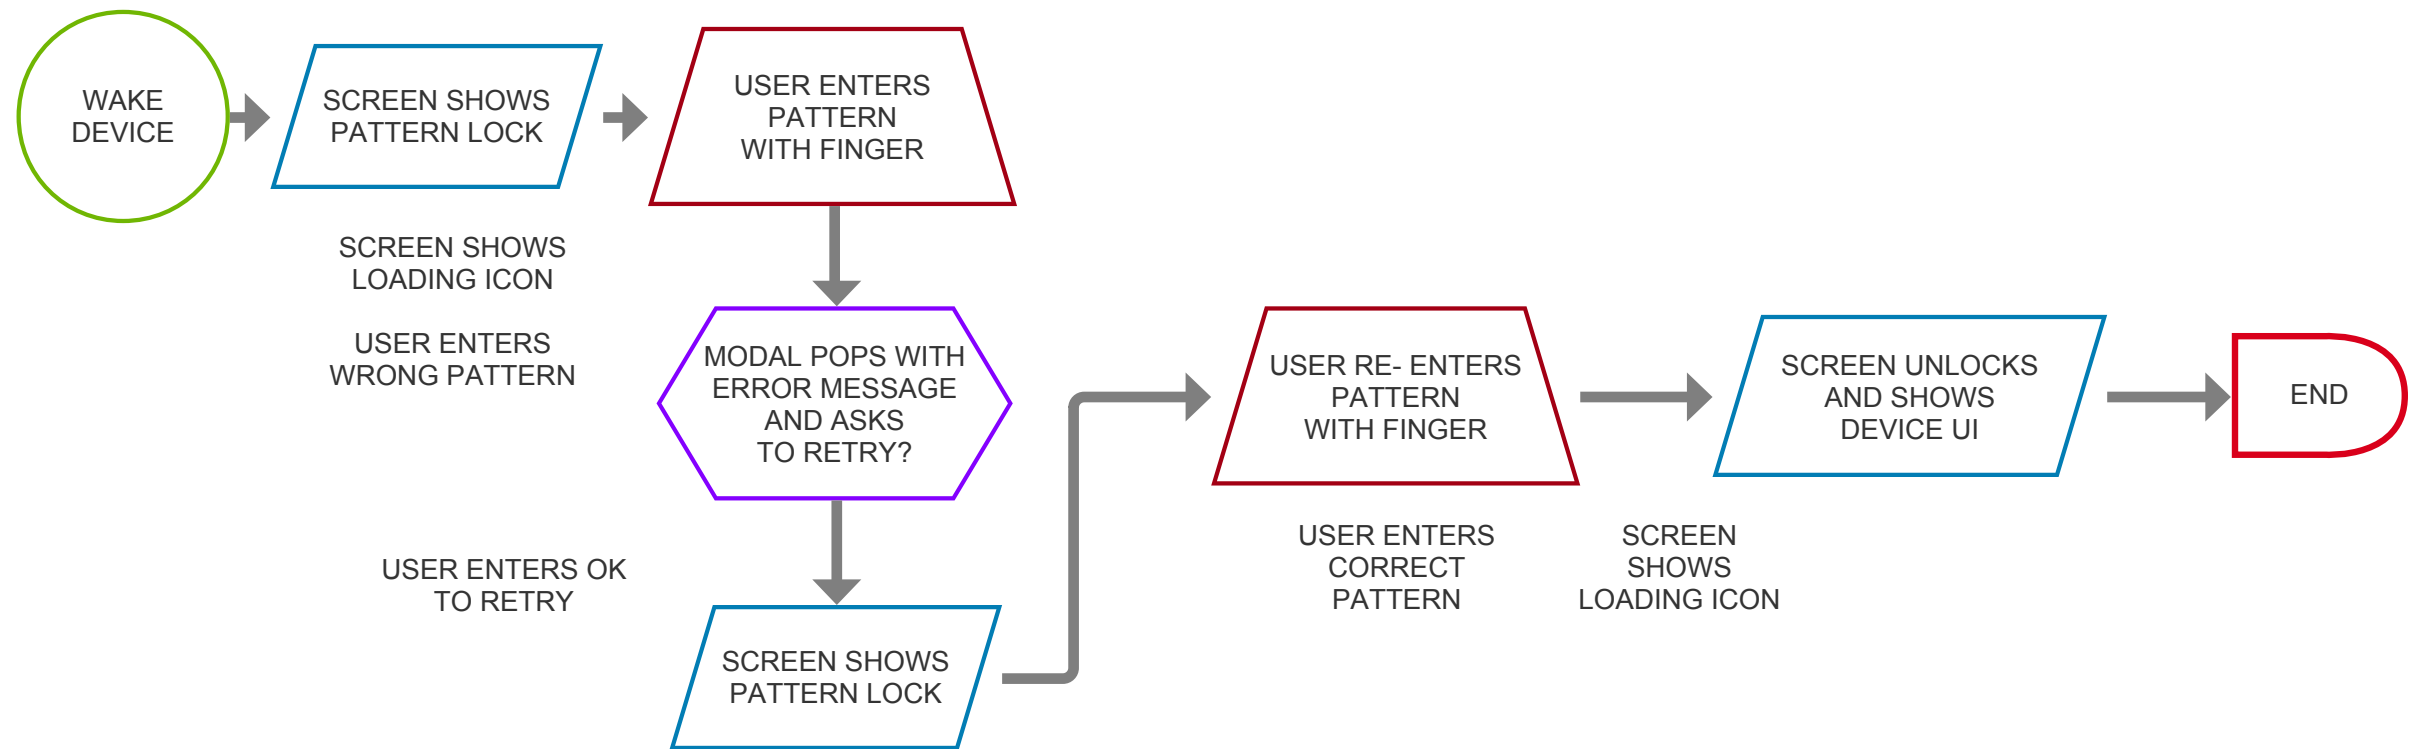

REVIEW / UPLOAD VIDEO

DATA IS STORED IN DEVICE BY DATE AND TIME STAMP

DEVICE INDICATOR:
TOP BAR ON UI SHOWS WI-FI CONNECTIVITY IS NOT ON VIDEO WILL UPLOAD AUTOMATICALLY WHEN CONNECTED TO WI-FI

DEVICE INDICATOR:
TOP BAR ON UI SHOWS WI-FI CONNECTIVITY IS STRONG

DEVICE INDICATOR:
MODAL SHOWS A SUCCESS SCREEN

CAPTURE / SAVE / REVIEW / UPLOAD PHOTO

CAPTURE / SAVE / REVIEW / UPLOAD AUDIO NOTE

SEARCH FOR EVENT CAPTURE

APPEND CAPTURES

VIEW / DISMISS SYSTEM NOTIFICATION

CHANGE TIME STAMP SETTING

CHANGE TIME STAMP SETTING

LOGIN AT BEGINNING OF SHIFT

ASSUMING DEVICE IS ON

HOLSTER PULL/VIDEO CAPTURE

MAN DOWN / SEND EMERGENCY SIGNAL

ACTIVATING COVERT MODE