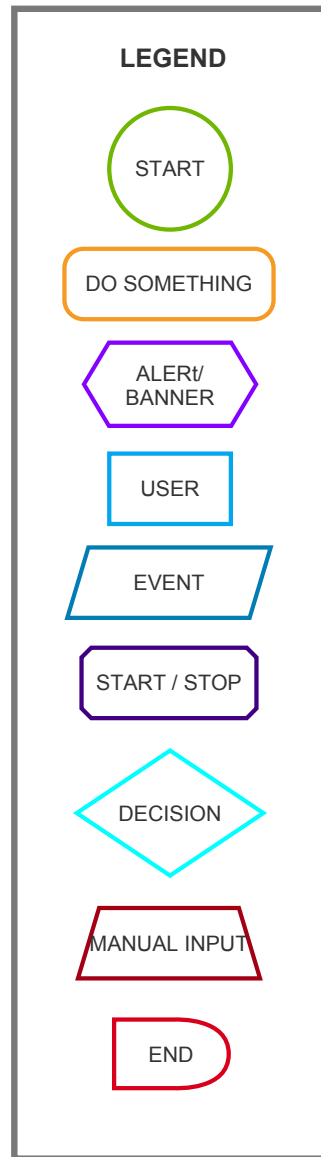

USER FLOWS

SEPTEMBER 19, 2019

NICOLE ANDUJAR
HUMAN CENTERED DESIGN
DR. MILLET

TURN DEVICE ON

TURN DEVICE OFF

START / STOP / REVIEW / UPLOAD VIDEO

VIDEO CAPTURE FROM INTERFACE

MANUAL VIDEO CAPTURE AND PREVIEW FROM DEVICE

REVIEW / UPLOAD VIDEO

DATA IS STORED IN DEVICE BY DATE AND TIME STAMP

DEVICE INDICATOR:
TOP BAR ON UI SHOWS WI-FI CONNECTIVITY IS NOT ON VIDEO WILL UPLOAD AUTOMATICALLY WHEN CONNECTED TO WI-FI

DEVICE INDICATOR:
TOP BAR ON UI SHOWS WI-FI CONNECTIVITY IS STRONG

DEVICE INDICATOR:
MODAL SHOWS A SUCCESS SCREEN

CAPTURE / SAVE / REVIEW / UPLOAD PHOTO

CAPTURE / SAVE / REVIEW / UPLOAD AUDIO NOTE

SEARCH FOR EVENT CAPTURE

APPEND CAPTURES

VIEW / DISMISS SYSTEM NOTIFICATION