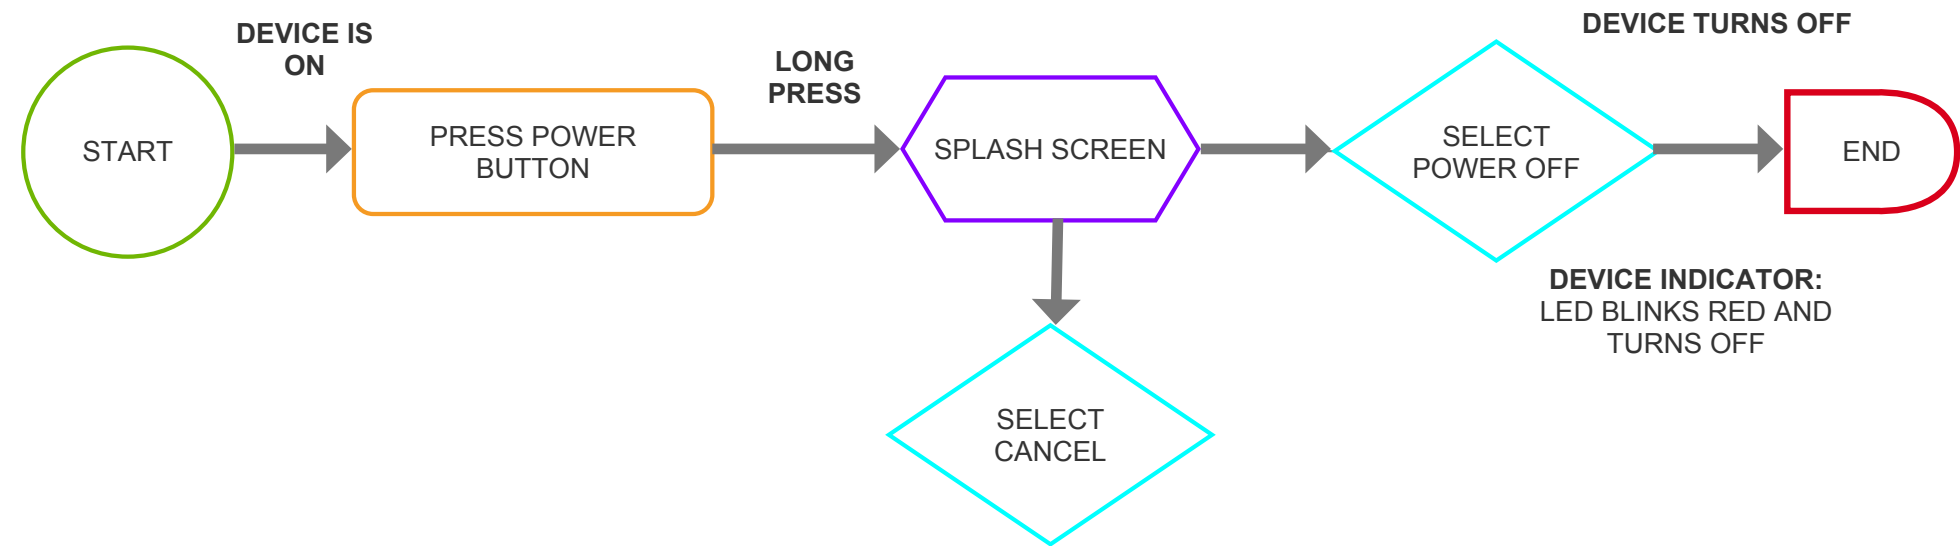

USER FLOWS

SEPTEMBER 19, 2019

NICOLE ANDUJAR
HUMAN CENTERED DESIGN
DR. MILLET

TURN DEVICE ON

TURN DEVICE OFF

START / STOP / REVIEW / UPLOAD VIDEO

VIDEO CAPTURE FROM INTERFACE

MANUAL VIDEO CAPTURE AND PREVIEW FROM DEVICE

REVIEW / UPLOAD VIDEO

DATA IS STORED IN DEVICE BY DATE AND TIME STAMP

DEVICE INDICATOR:
TOP BAR ON UI SHOWS WI-FI CONNECTIVITY IS NOT ON VIDEO WILL UPLOAD AUTOMATICALLY WHEN CONNECTED TO WI-FI

DEVICE INDICATOR:
TOP BAR ON UI SHOWS WI-FI CONNECTIVITY IS STRONG

DEVICE INDICATOR:
MODAL SHOWS A SUCCESS SCREEN

CAPTURE / SAVE / REVIEW / UPLOAD PHOTO

CAPTURE / SAVE / REVIEW / UPLOAD AUDIO NOTE

SEARCH FOR EVENT CAPTURE

APPEND CAPTURES

VIEW / DISMISS SYSTEM NOTIFICATION

CHANGE TIME STAMP SETTING

CHANGE TIME STAMP SETTING

LOGIN AT BEGINNING OF SHIFT

ASSUMING DEVICE IS ON

HOLSTER PULL/VIDEO CAPTURE

MAN DOWN / SEND EMERGENCY SIGNAL

ACTIVATING COVERT MODE