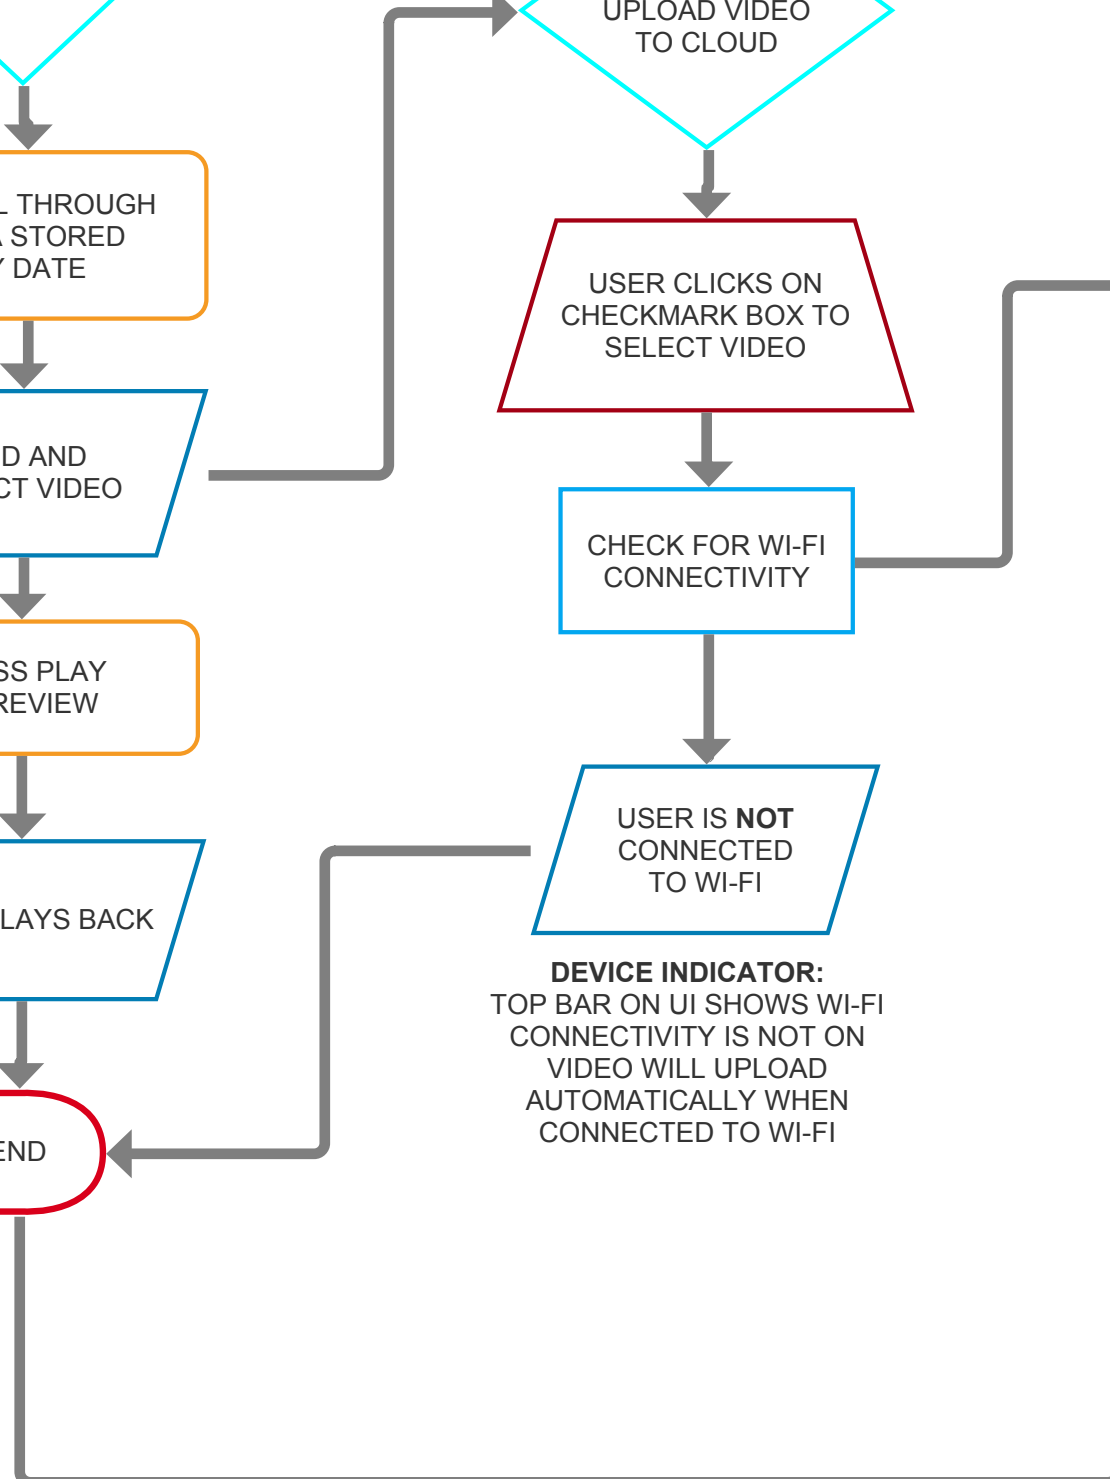

USER FLOWS

SEPTEMBER 19, 2019

NICOLE ANDUJAR
HUMAN CENTERED DESIGN
DR. MILLET

TURN DEVICE ON

TURN DEVICE OFF

START / STOP / REVIEW / UPLOAD VIDEO

VIDEO CAPTURE FROM INTERFACE

MANUAL VIDEO CAPTURE AND PREVIEW FROM DEVICE

REVIEW / UPLOAD VIDEO

DATA IS STORED IN DEVICE BY DATE AND TIME STAMP

DEVICE INDICATOR:
TOP BAR ON UI SHOWS WI-FI CONNECTIVITY IS NOT ON VIDEO WILL UPLOAD AUTOMATICALLY WHEN CONNECTED TO WI-FI

DEVICE INDICATOR:
TOP BAR ON UI SHOWS WI-FI CONNECTIVITY IS STRONG

DEVICE INDICATOR:
MODAL SHOWS A SUCCESS SCREEN

CAPTURE / SAVE / REVIEW / UPLOAD PHOTO

CAPTURE / SAVE / REVIEW / UPLOAD AUDIO NOTE

SEARCH FOR EVENT CAPTURE

APPEND CAPTURES

VIEW / DISMISS SYSTEM NOTIFICATION

CHANGE TIME STAMP SETTING

CHANGE TIME STAMP SETTING

LOGIN AT BEGINNING OF SHIFT

ASSUMING DEVICE IS ON

HOLSTER PULL/VIDEO CAPTURE

MAN DOWN / SEND EMERGENCY SIGNAL

ACTIVATING COVERT MODE