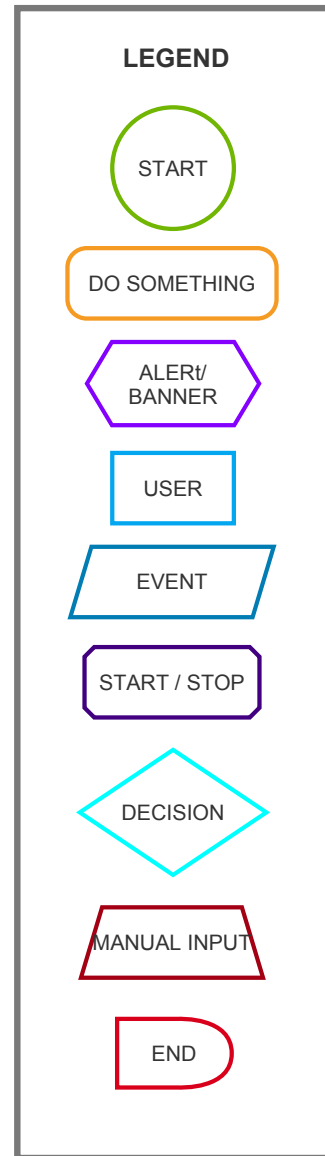

USER FLOWS

SEPTEMBER 19, 2019

NICOLE ANDUJAR
HUMAN CENTERED DESIGN
DR. MILLET

TURN DEVICE ON

TURN DEVICE OFF

START / STOP / REVIEW / UPLOAD VIDEO

VIDEO CAPTURE FROM INTERFACE

MANUAL VIDEO CAPTURE AND PREVIEW FROM DEVICE

REVIEW / UPLOAD VIDEO

DATA IS STORED IN DEVICE BY DATE AND TIME STAMP

DEVICE INDICATOR:
TOP BAR ON UI SHOWS WI-FI CONNECTIVITY IS NOT ON VIDEO WILL UPLOAD AUTOMATICALLY WHEN CONNECTED TO WI-FI

DEVICE INDICATOR:
TOP BAR ON UI SHOWS WI-FI CONNECTIVITY IS STRONG

DEVICE INDICATOR:
MODAL SHOWS A SUCCESS SCREEN

CAPTURE / SAVE / REVIEW / UPLOAD PHOTO

CAPTURE / SAVE / REVIEW / UPLOAD AUDIO NOTE

SEARCH FOR EVENT CAPTURE

APPEND CAPTURES

VIEW / DISMISS SYSTEM NOTIFICATION

CHANGE TIME STAMP SETTING

CHANGE TIME STAMP SETTING

LOGIN AT BEGINNING OF SHIFT

ASSUMING DEVICE IS ON

HOLSTER PULL/VIDEO CAPTURE

MAN DOWN / SEND EMERGENCY SIGNAL

ACTIVATING COVERT MODE