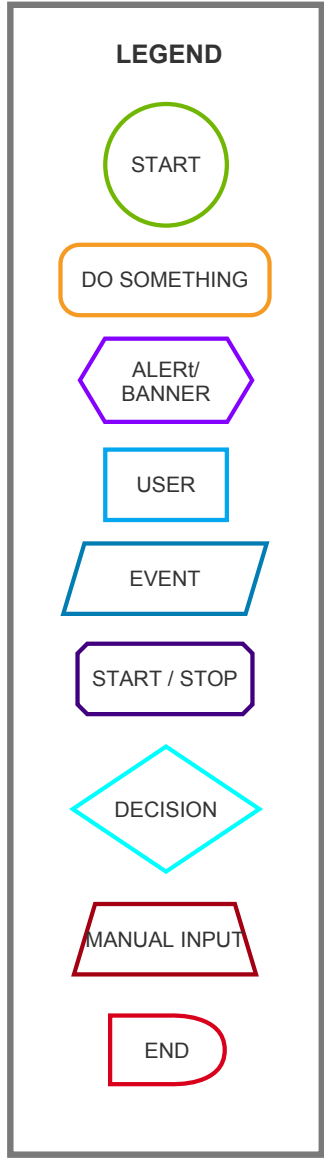

USER FLOWS

SEPTEMBER 19, 2019

NICOLE ANDUJAR
HUMAN CENTERED DESIGN
DR. MILLET

TURN DEVICE ON

TURN DEVICE OFF

START / STOP / REVIEW / UPLOAD VIDEO

VIDEO CAPTURE FROM INTERFACE

MANUAL VIDEO CAPTURE AND PREVIEW FROM DEVICE

DEVICE INDICATOR:
MODAL SHOWS A SUCCESS SCREEN

CAPTURE / SAVE / REVIEW / UPLOAD PHOTO

CAPTURE / SAVE / REVIEW / UPLOAD AUDIO NOTE

SEARCH FOR EVENT CAPTURE

APPEND CAPTURES

VIEW / DISMISS SYSTEM NOTIFICATION

CHANGE TIME STAMP SETTING

CHANGE TIME STAMP SETTING

LOGIN AT BEGINNING OF SHIFT

ASSUMING DEVICE IS ON

HOLSTER PULL/VIDEO CAPTURE

MAN DOWN / SEND EMERGENCY SIGNAL

ACTIVATING COVERT MODE