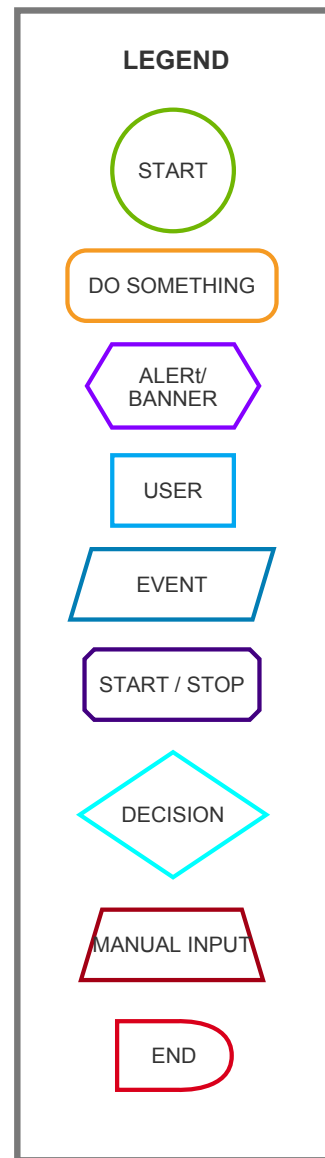

USER FLOWS

SEPTEMBER 19, 2019

NICOLE ANDUJAR
HUMAN CENTERED DESIGN
DR. MILLET

TURN DEVICE ON

TURN DEVICE OFF

START / STOP / REVIEW / UPLOAD VIDEO

VIDEO CAPTURE FROM INTERFACE

MANUAL VIDEO CAPTURE AND PREVIEW FROM DEVICE

REVIEW / UPLOAD VIDEO

DATA IS STORED IN DEVICE BY DATE AND TIME STAMP

DEVICE INDICATOR:
TOP BAR ON UI SHOWS WI-FI CONNECTIVITY IS NOT ON VIDEO WILL UPLOAD AUTOMATICALLY WHEN CONNECTED TO WI-FI

DEVICE INDICATOR:
TOP BAR ON UI SHOWS WI-FI CONNECTIVITY IS STRONG

DEVICE INDICATOR:
MODAL SHOWS A SUCCESS SCREEN

CAPTURE / SAVE / REVIEW / UPLOAD PHOTO

CAPTURE / SAVE / REVIEW / UPLOAD AUDIO NOTE

SEARCH FOR EVENT CAPTURE

APPEND CAPTURES

VIEW / DISMISS SYSTEM NOTIFICATION

CHANGE TIME STAMP SETTING

CHANGE TIME STAMP SETTING

LOGIN AT BEGINNING OF SHIFT

ASSUMING DEVICE IS ON

HOLSTER PULL/VIDEO CAPTURE

MAN DOWN / SEND EMERGENCY SIGNAL

ACTIVATING COVERT MODE