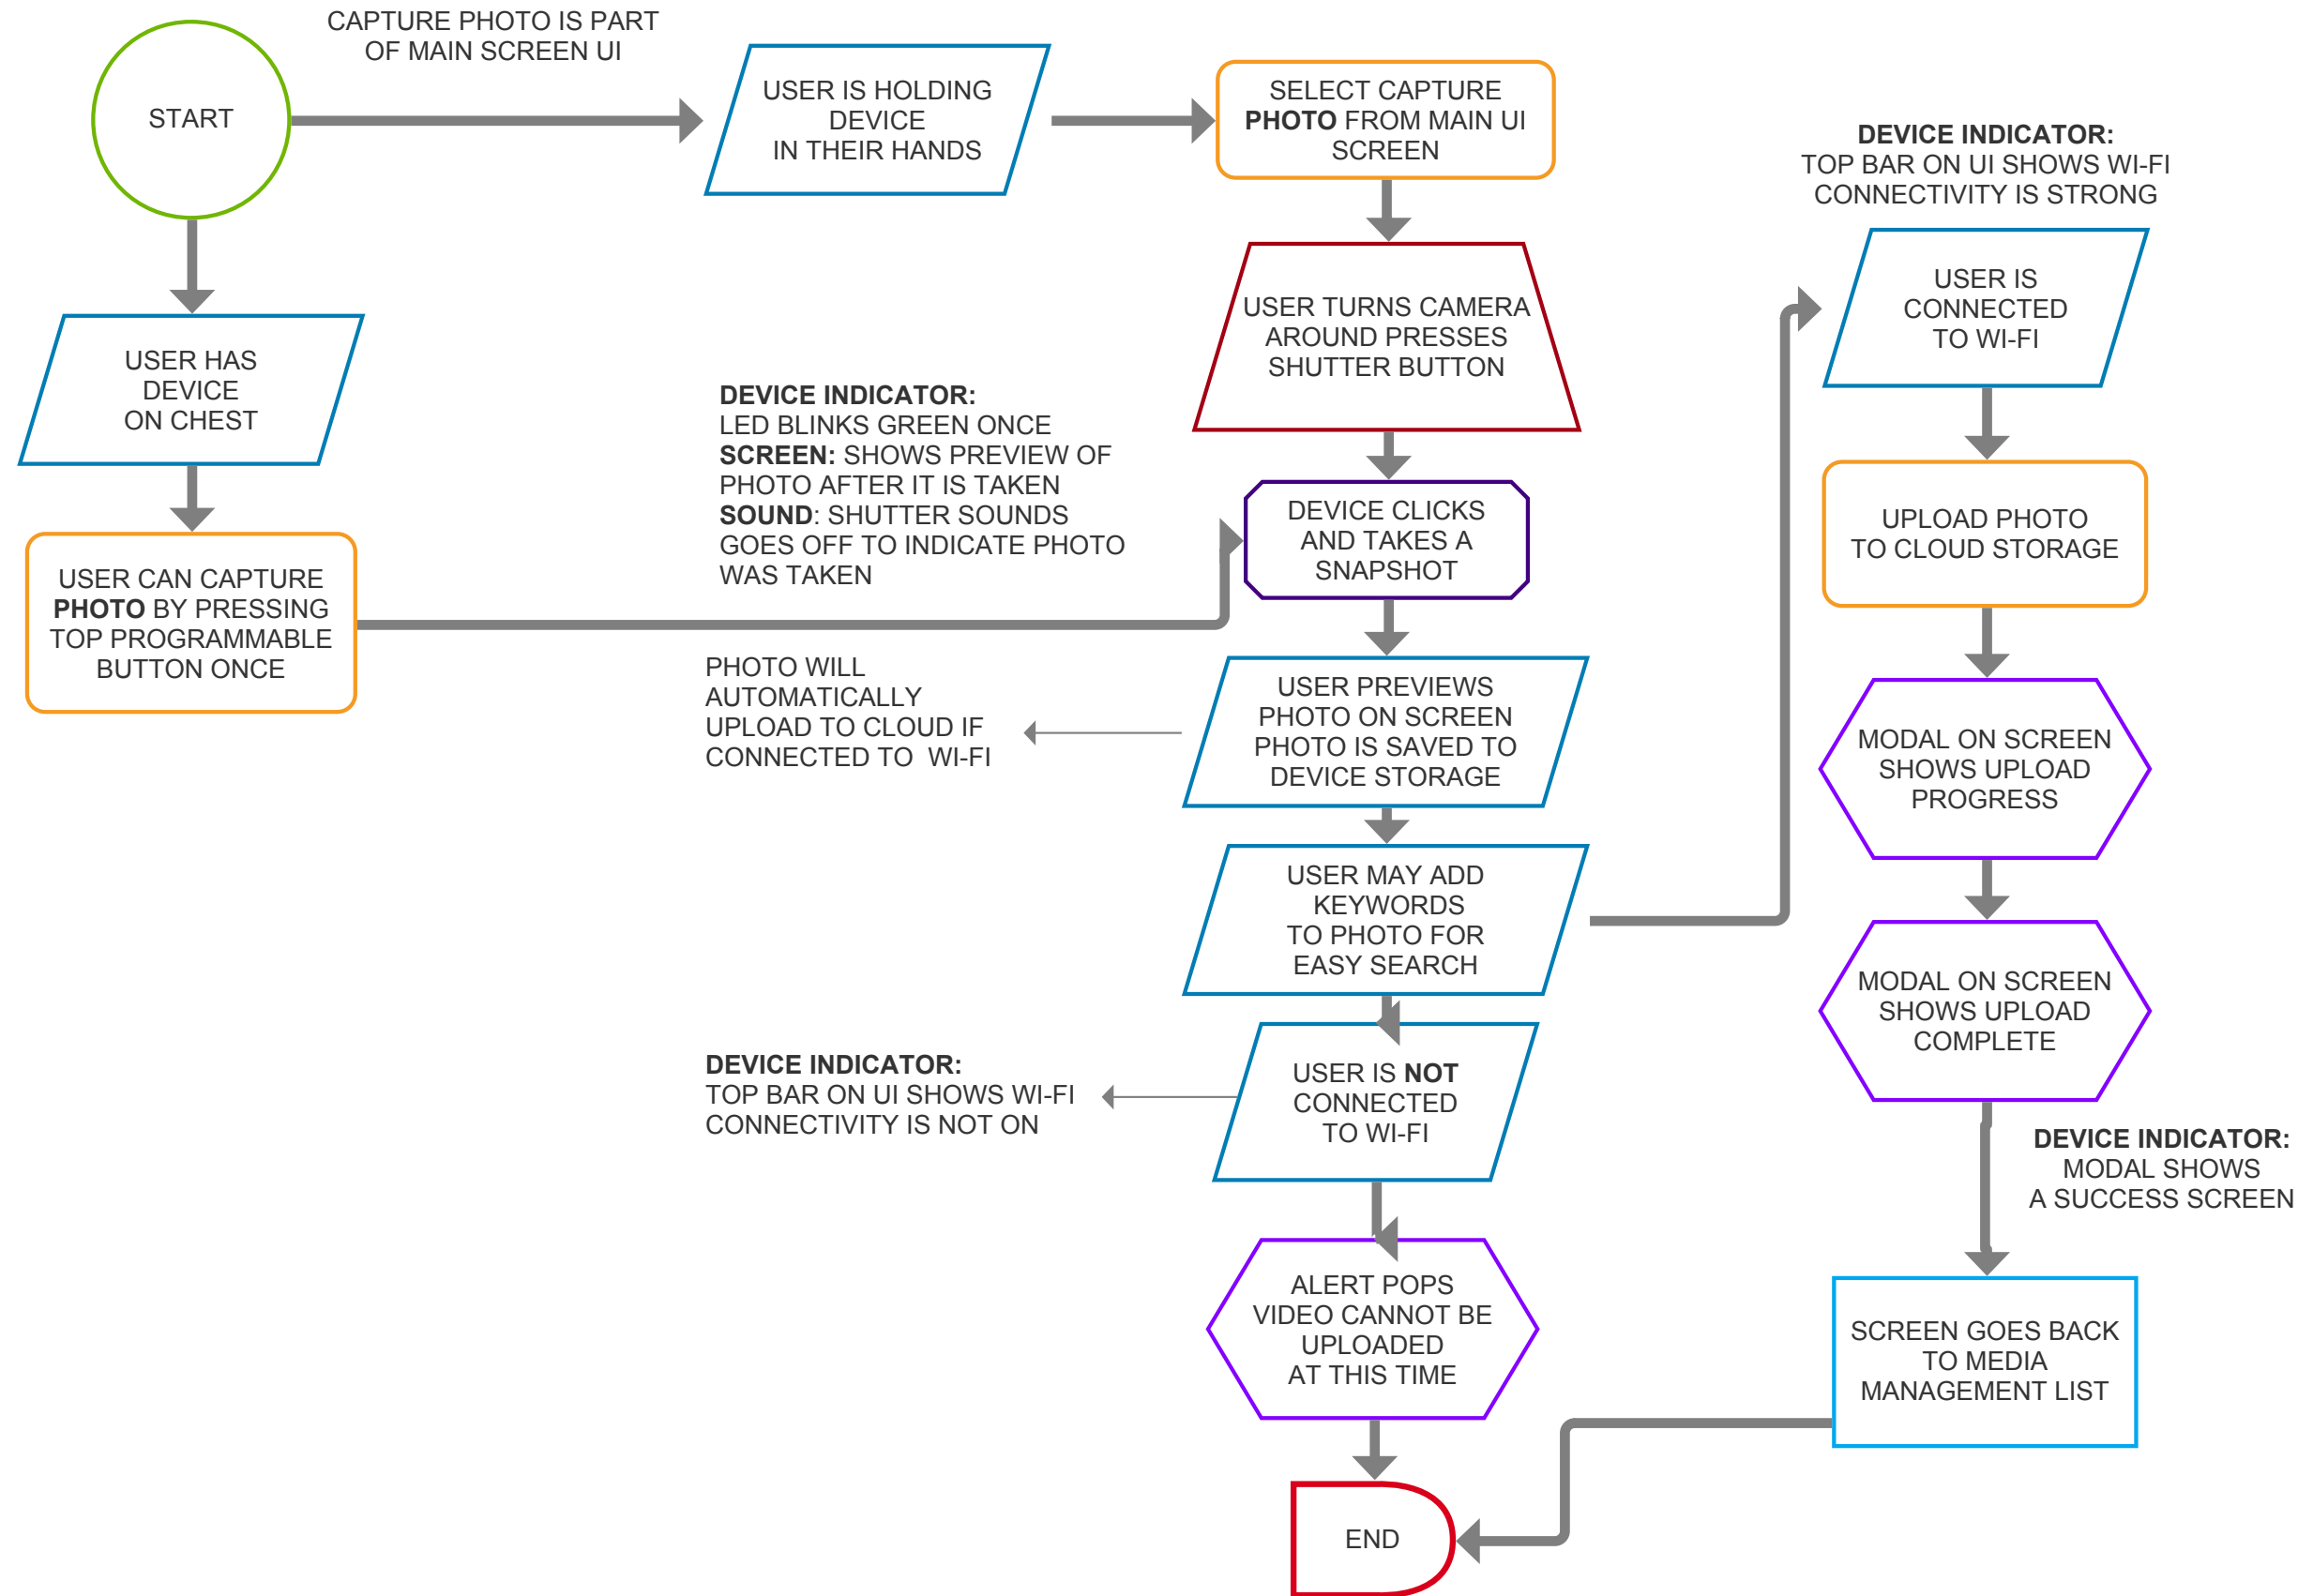

USER FLOWS

SEPTEMBER 19, 2019

NICOLE ANDUJAR
HUMAN CENTERED DESIGN
DR. MILLET

TURN DEVICE ON

TURN DEVICE OFF

START / STOP / REVIEW / UPLOAD VIDEO

VIDEO CAPTURE FROM INTERFACE

MANUAL VIDEO CAPTURE AND PREVIEW FROM DEVICE

REVIEW / UPLOAD VIDEO

DATA IS STORED IN DEVICE BY DATE AND TIME STAMP

DEVICE INDICATOR:
TOP BAR ON UI SHOWS WI-FI CONNECTIVITY IS NOT ON VIDEO WILL UPLOAD AUTOMATICALLY WHEN CONNECTED TO WI-FI

DEVICE INDICATOR:
TOP BAR ON UI SHOWS WI-FI CONNECTIVITY IS STRONG

DEVICE INDICATOR:
MODAL SHOWS A SUCCESS SCREEN

CAPTURE / SAVE / REVIEW / UPLOAD PHOTO

CAPTURE / SAVE / REVIEW / UPLOAD AUDIO NOTE

SEARCH FOR EVENT CAPTURE

APPEND CAPTURES

VIEW / DISMISS SYSTEM NOTIFICATION

CHANGE TIME STAMP SETTING

CHANGE TIME STAMP SETTING

LOGIN AT BEGINNING OF SHIFT

ASSUMING DEVICE IS ON

HOLSTER PULL/VIDEO CAPTURE

MAN DOWN / SEND EMERGENCY SIGNAL

ACTIVATING COVERT MODE