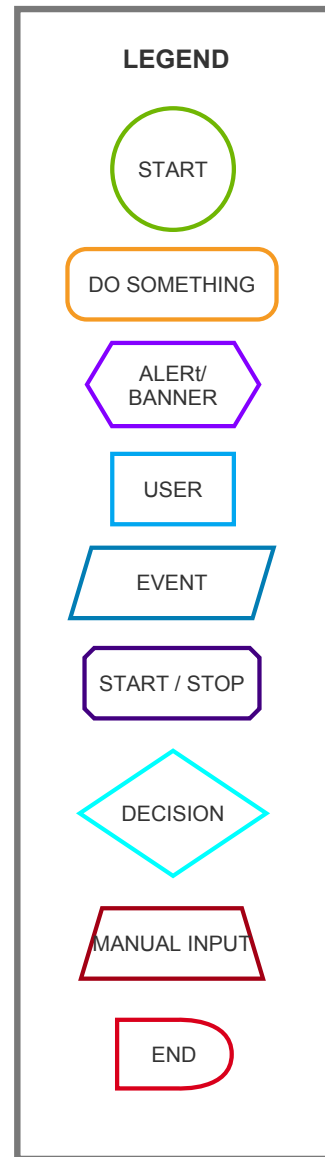

USER FLOWS

SEPTEMBER 19, 2019

NICOLE ANDUJAR
HUMAN CENTERED DESIGN
DR. MILLET

TURN DEVICE ON

TURN DEVICE OFF

START / STOP / REVIEW / UPLOAD VIDEO

VIDEO CAPTURE FROM INTERFACE

MANUAL VIDEO CAPTURE AND PREVIEW FROM DEVICE

REVIEW / UPLOAD VIDEO

DATA IS STORED IN DEVICE BY DATE AND TIME STAMP

DEVICE INDICATOR:
TOP BAR ON UI SHOWS WI-FI CONNECTIVITY IS NOT ON VIDEO WILL UPLOAD AUTOMATICALLY WHEN CONNECTED TO WI-FI

DEVICE INDICATOR:
TOP BAR ON UI SHOWS WI-FI CONNECTIVITY IS STRONG

DEVICE INDICATOR:
MODAL SHOWS A SUCCESS SCREEN

CAPTURE / SAVE / REVIEW / UPLOAD PHOTO

CAPTURE / SAVE / REVIEW / UPLOAD AUDIO NOTE

SEARCH FOR EVENT CAPTURE

APPEND CAPTURES

VIEW / DISMISS SYSTEM NOTIFICATION