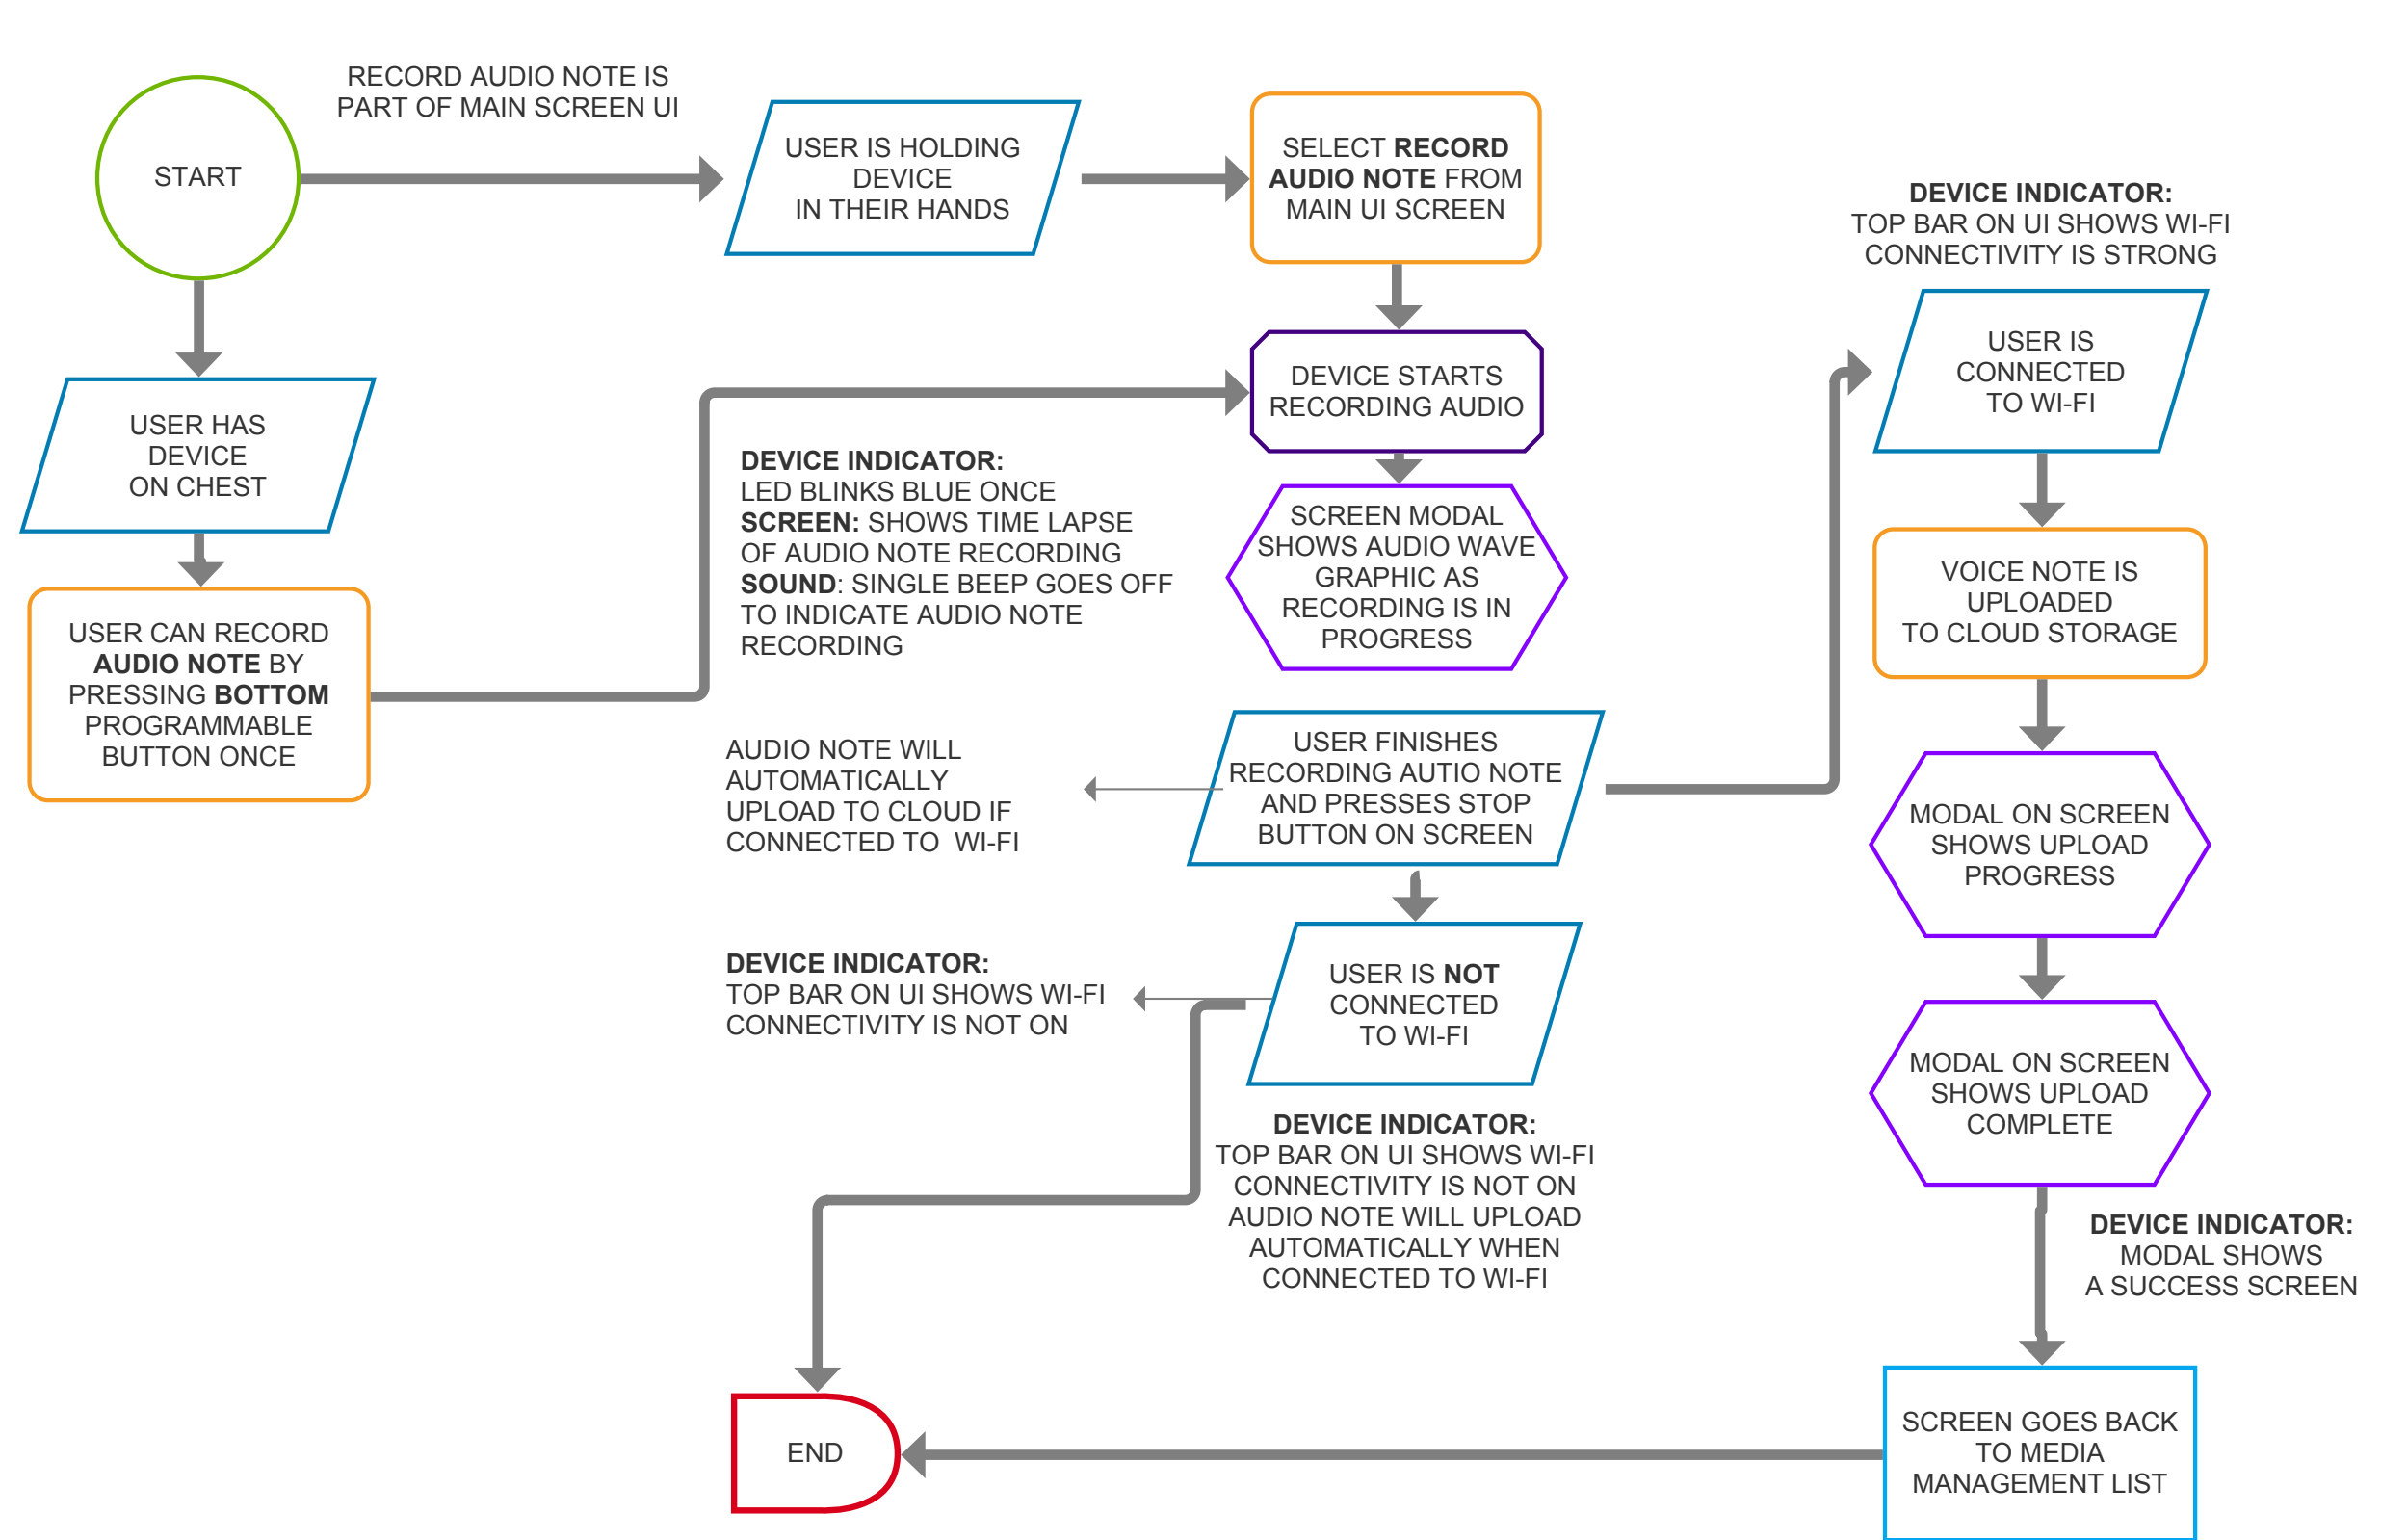

USER FLOWS

SEPTEMBER 19, 2019

NICOLE ANDUJAR
HUMAN CENTERED DESIGN
DR. MILLET

TURN DEVICE ON

TURN DEVICE OFF

START / STOP / REVIEW / UPLOAD VIDEO

VIDEO CAPTURE FROM INTERFACE

MANUAL VIDEO CAPTURE AND PREVIEW FROM DEVICE

REVIEW / UPLOAD VIDEO

DATA IS STORED IN DEVICE BY DATE AND TIME STAMP

DEVICE INDICATOR:
TOP BAR ON UI SHOWS WI-FI CONNECTIVITY IS NOT ON VIDEO WILL UPLOAD AUTOMATICALLY WHEN CONNECTED TO WI-FI

DEVICE INDICATOR:
TOP BAR ON UI SHOWS WI-FI CONNECTIVITY IS STRONG

DEVICE INDICATOR:
MODAL SHOWS A SUCCESS SCREEN

CAPTURE / SAVE / REVIEW / UPLOAD PHOTO

CAPTURE / SAVE / REVIEW / UPLOAD AUDIO NOTE

SEARCH FOR EVENT CAPTURE

APPEND CAPTURES

VIEW / DISMISS SYSTEM NOTIFICATION

CHANGE TIME STAMP SETTING

CHANGE TIME STAMP SETTING

LOGIN AT BEGINNING OF SHIFT

ASSUMING DEVICE IS ON

HOLSTER PULL/VIDEO CAPTURE

MAN DOWN / SEND EMERGENCY SIGNAL

ACTIVATING COVERT MODE