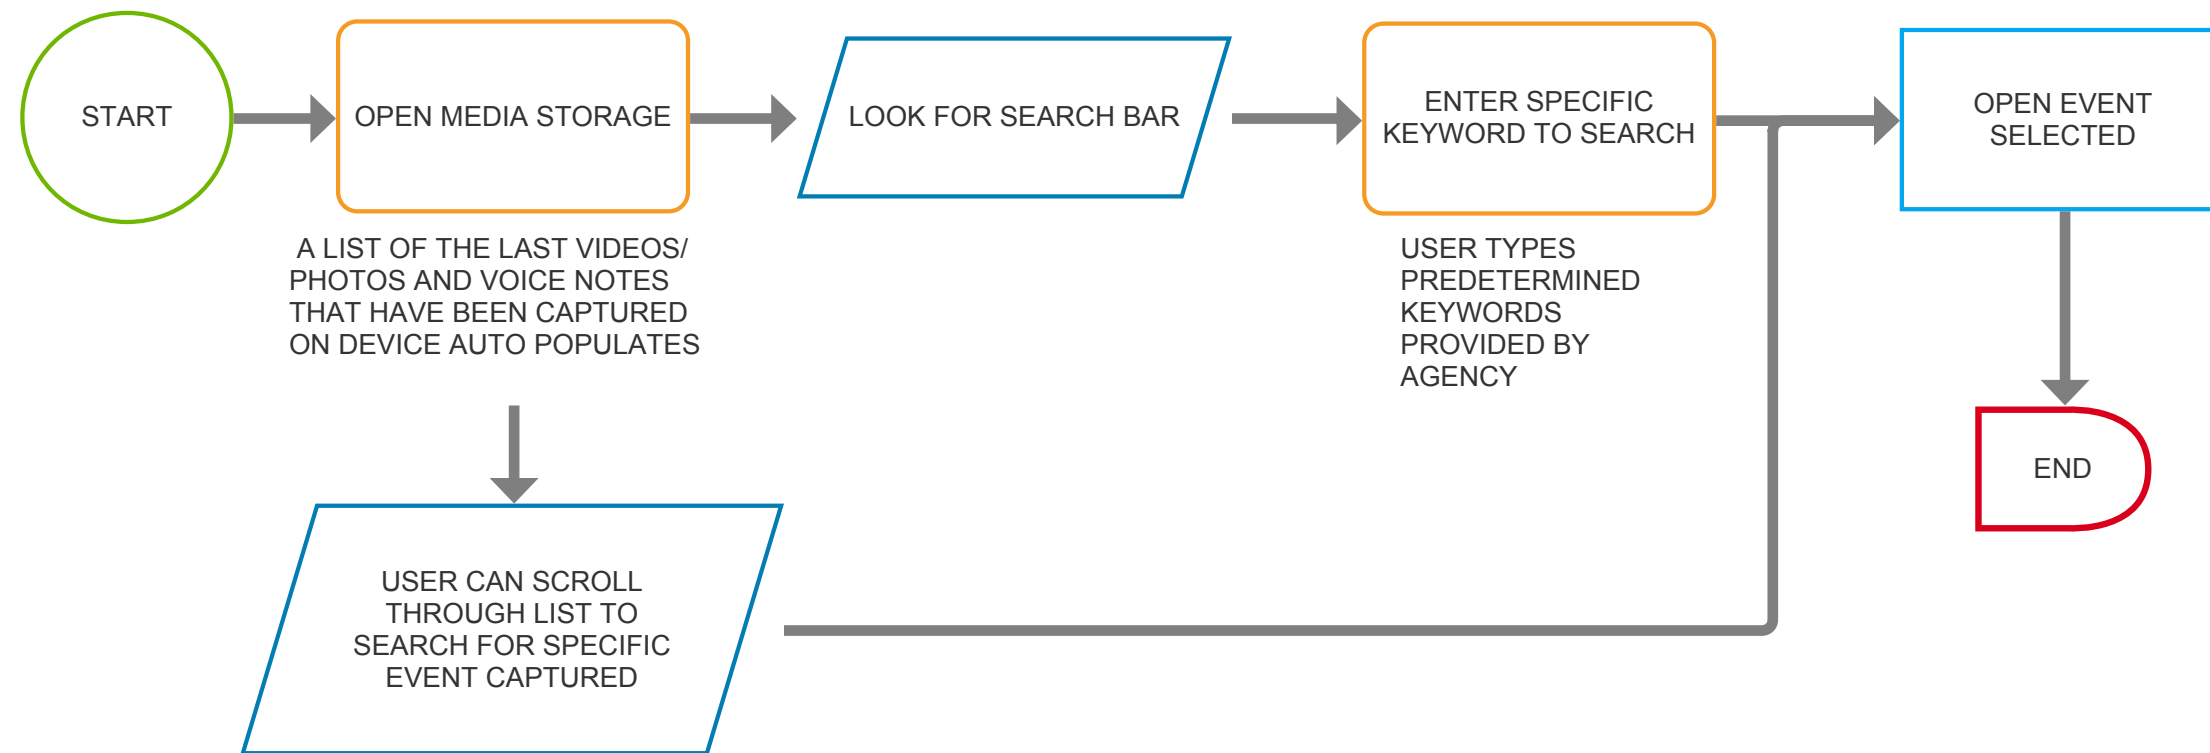

REVIEW / UPLOAD VIDEO

DATA IS STORED IN DEVICE BY DATE AND TIME STAMP

DEVICE INDICATOR:
TOP BAR ON UI SHOWS WI-FI CONNECTIVITY IS NOT ON VIDEO WILL UPLOAD AUTOMATICALLY WHEN CONNECTED TO WI-FI

DEVICE INDICATOR:
TOP BAR ON UI SHOWS WI-FI CONNECTIVITY IS STRONG

DEVICE INDICATOR:
MODAL SHOWS A SUCCESS SCREEN

CAPTURE / SAVE / REVIEW / UPLOAD PHOTO

CAPTURE / SAVE / REVIEW / UPLOAD AUDIO NOTE

SEARCH FOR EVENT CAPTURE

APPEND CAPTURES

VIEW / DISMISS SYSTEM NOTIFICATION

CHANGE TIME STAMP SETTING

CHANGE TIME STAMP SETTING

LOGIN AT BEGINNING OF SHIFT

ASSUMING DEVICE IS ON

HOLSTER PULL/VIDEO CAPTURE

MAN DOWN / SEND EMERGENCY SIGNAL

ACTIVATING COVERT MODE