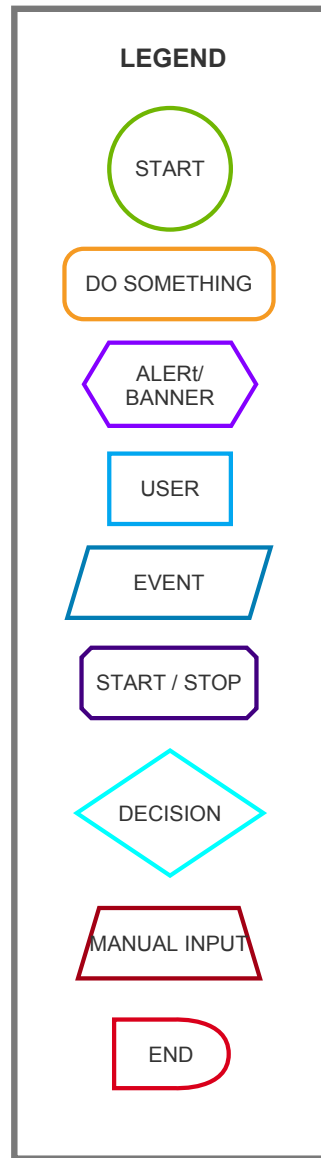

USER FLOWS

SEPTEMBER 19, 2019

NICOLE ANDUJAR
HUMAN CENTERED DESIGN
DR. MILLET

TURN DEVICE ON

TURN DEVICE OFF

START / STOP / REVIEW / UPLOAD VIDEO

VIDEO CAPTURE FROM INTERFACE

MANUAL VIDEO CAPTURE AND PREVIEW FROM DEVICE

DEVICE INDICATOR:
MODAL SHOWS A SUCCESS SCREEN

CAPTURE / SAVE / REVIEW / UPLOAD PHOTO

CAPTURE / SAVE / REVIEW / UPLOAD AUDIO NOTE

SEARCH FOR EVENT CAPTURE

APPEND CAPTURES

VIEW / DISMISS SYSTEM NOTIFICATION

CHANGE TIME STAMP SETTING

CHANGE TIME STAMP SETTING

LOGIN AT BEGINNING OF SHIFT

ASSUMING DEVICE IS ON

HOLSTER PULL/VIDEO CAPTURE

MAN DOWN / SEND EMERGENCY SIGNAL

ACTIVATING COVERT MODE