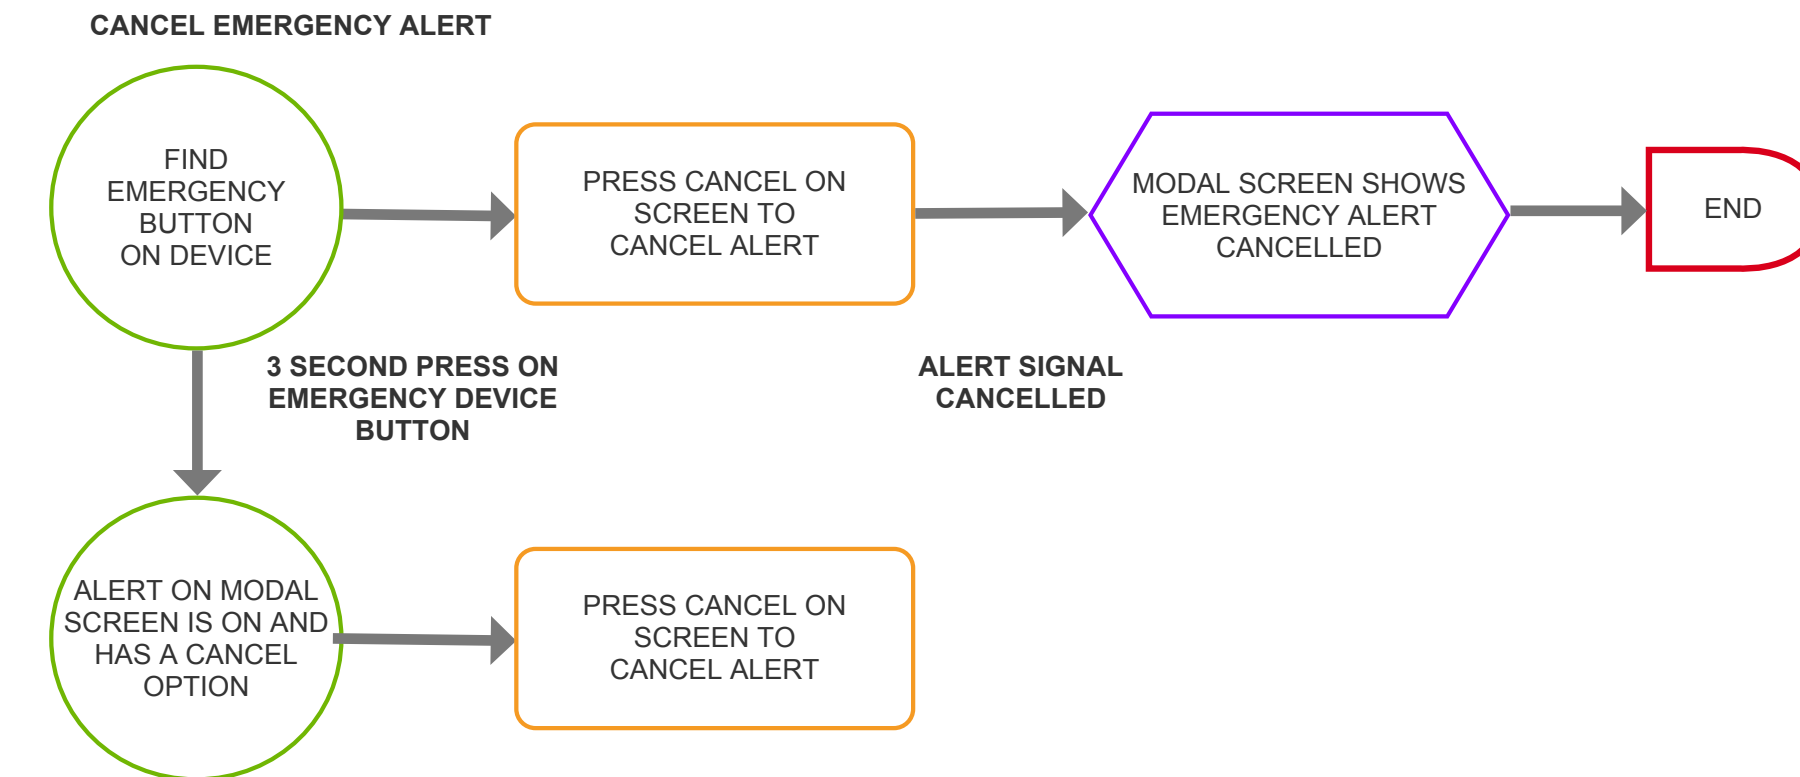

USER FLOWS

SEPTEMBER 19, 2019

NICOLE ANDUJAR
HUMAN CENTERED DESIGN
DR. MILLET

TURN DEVICE ON

TURN DEVICE OFF

START / STOP / REVIEW / UPLOAD VIDEO

VIDEO CAPTURE FROM INTERFACE

MANUAL VIDEO CAPTURE AND PREVIEW FROM DEVICE

REVIEW / UPLOAD VIDEO

DATA IS STORED IN DEVICE BY DATE AND TIME STAMP

DEVICE INDICATOR:
TOP BAR ON UI SHOWS WI-FI CONNECTIVITY IS NOT ON VIDEO WILL UPLOAD AUTOMATICALLY WHEN CONNECTED TO WI-FI

DEVICE INDICATOR:
TOP BAR ON UI SHOWS WI-FI CONNECTIVITY IS STRONG

DEVICE INDICATOR:
MODAL SHOWS A SUCCESS SCREEN

CAPTURE / SAVE / REVIEW / UPLOAD PHOTO

CAPTURE / SAVE / REVIEW / UPLOAD AUDIO NOTE

SEARCH FOR EVENT CAPTURE

APPEND CAPTURES

VIEW / DISMISS SYSTEM NOTIFICATION

CHANGE TIME STAMP SETTING

CHANGE TIME STAMP SETTING

LOGIN AT BEGINNING OF SHIFT

ASSUMING DEVICE IS ON

HOLSTER PULL/VIDEO CAPTURE

MAN DOWN / SEND EMERGENCY SIGNAL

ACTIVATING COVERT MODE